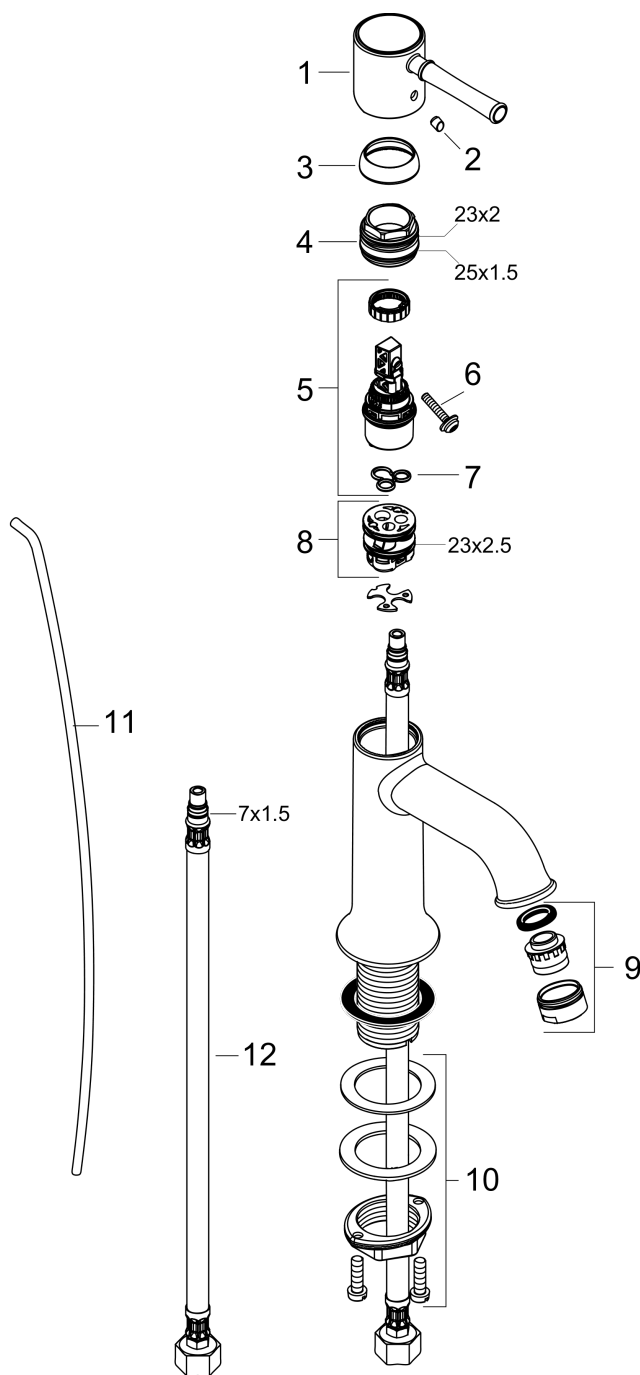

**Talis C**  
**Single-Hole Faucet 80 with Pop-Up Drain, 1.2 GPM**  
Finishes : **brushed nickel**    Part no. : **14111821**

## Exploded drawing

Year of production: >07/16

**Talis C**  
**Single-Hole Faucet 80 with Pop-Up Drain, 1.2 GPM**  
 Finishes : **brushed nickel**    Part no. : **14111821**

## Spare parts list

Year of production: >07/16

Pos.	Description	Part no.	Price	PU
1	handle	14191820	-	1
2	screw cover	96338000	-	1
3	flange	98863820	-	1
4	nut	98864000	-	1
5	cartridge, assy	95973001	-	1
6	locking screw for handle	95140000	-	1
7	seal	98865000	-	1
8	adapter for cartridge	98866000	-	1
9	aerator M24x1 (4,5 l/min)	92879820	-	1
10	fixing set (Ø 32)	13961000	-	1
11	pull rod	96657820	-	1
12	connection hose 18½" M8x0,75 3/8"	96321001	-	1
a	pop up waste	88509820	-	1