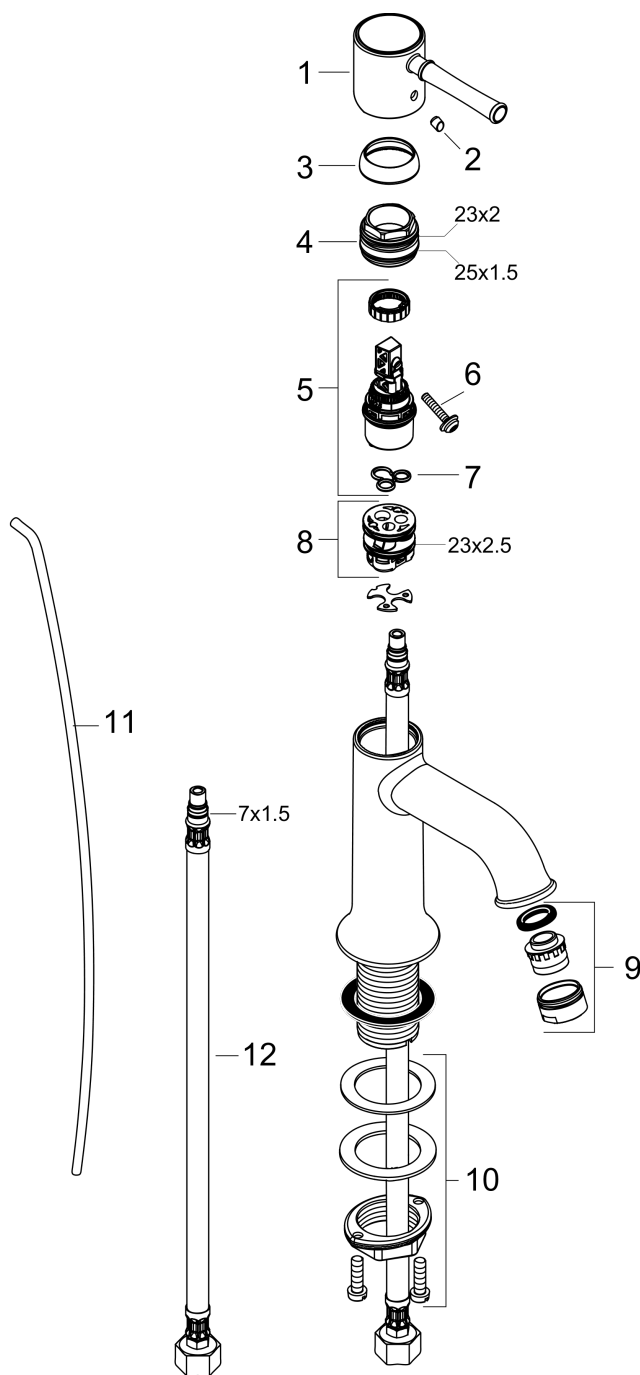

Talis C
Single-Hole Faucet 80 with Pop-Up Drain, 1.2 GPM
Finishes : **rubbed bronze** Part no. : **14111921**

Exploded drawing

Year of production: >07/16

Talis C
Single-Hole Faucet 80 with Pop-Up Drain, 1.2 GPM
 Finishes : **rubbed bronze** Part no. : **14111921**

Spare parts list

Year of production: >07/16

| Pos. | Description | Part no. | Price | PU |
|------|-----------------------------------|----------|-------|----|
| 1 | handle | 14191920 | - | 1 |
| 2 | screw cover | 96338000 | - | 1 |
| 3 | flange | 98863920 | - | 1 |
| 4 | nut | 98864000 | - | 1 |
| 5 | cartridge, assy | 95973001 | - | 1 |
| 6 | locking screw for handle | 95140000 | - | 1 |
| 7 | seal | 98865000 | - | 1 |
| 8 | adapter for cartridge | 98866000 | - | 1 |
| 9 | aerator M24x1 (4,5 l/min) | 92877920 | - | 1 |
| 10 | fixing set (Ø 32) | 13961000 | - | 1 |
| 11 | pull rod | 96657920 | - | 1 |
| 12 | connection hose 18½" M8x0,75 3/8" | 96321001 | - | 1 |
| a | pop up waste | 88509920 | - | 1 |