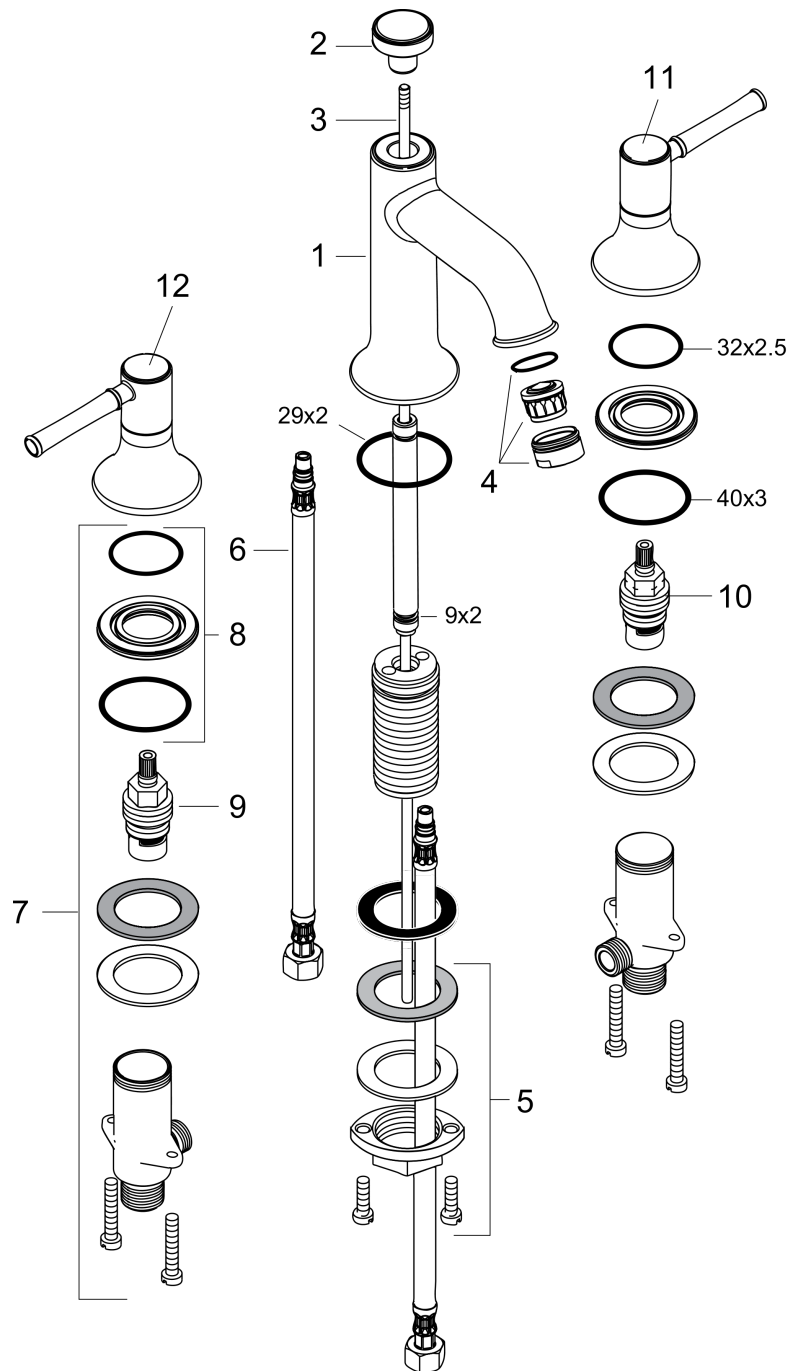

Talis C
Widespread Faucet 100 with Pop-Up Drain, 1.2 GPM
 Finishes : **chrome** Part no. : **14113001**

Exploded drawing

Year of production: >07/16

Talis C

Widespread Faucet 100 with Pop-Up Drain, 1.2 GPM

Finishes : **chrome** Part no. : **14113001**

Spare parts list

Year of production: >07/16

Pos.	Description	Part no.	Price	PU
1	spout cpl.	98526000	-	1
2	diverter knob	98528000	-	1
3	pull rod	95128000	-	1
4	aerator M24x1 (4,5 l/min)	92879000	-	1
5	fixing set (Ø 32)	13961000	-	1
6	connection hose 18½" M8x0,75 3/8"	96321001	-	1
7	stop valve cpl.	97960001	-	1
8	nut	92854000	-	1
9	shut off unit right closing	94009000	-	1
10	shut off unit left closing	94008000	-	1
11	handle for cold water	98524000	-	1
12	handle for hot water	98525000	-	1
a	pop up waste	88509000	-	1
b	O-ring 29x2	98391000	-	1
c	O-ring 9x2	98119000	-	1
d	O-Ring 32x2,5	96364000	-	1
e	O-ring 40x3	92634000	-	1