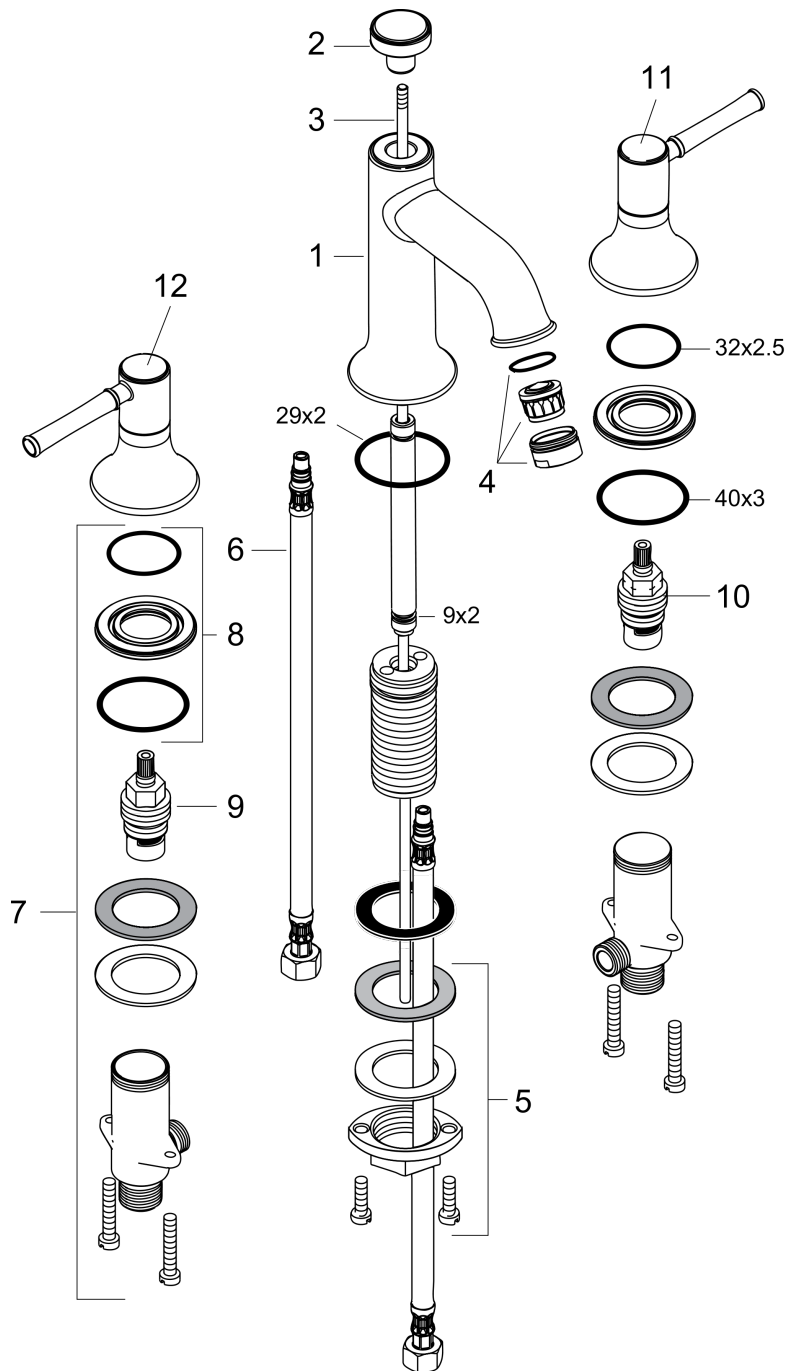

Talis C
Widespread Faucet 100 with Pop-Up Drain, 1.2 GPM
 Finishes : **brushed nickel** Part no. : **14113821**

Exploded drawing

Year of production: >07/16

Talis C**Widespread Faucet 100 with Pop-Up Drain, 1.2 GPM**Finishes : **brushed nickel** Part no. : **14113821****Spare parts list**

Year of production: >07/16

Pos.	Description	Part no.	Price	PU
1	spout cpl.	98526820	-	1
2	diverter knob	98528820	-	1
3	pull rod	95128820	-	1
4	aerator M24x1 (4,5 l/min)	92879820	-	1
5	fixing set (Ø 32)	13961000	-	1
6	connection hose 18½" M8x0,75 3/8"	96321001	-	1
7	stop valve cpl.	97960001	-	1
8	nut	92854000	-	1
9	shut off unit right closing	94009000	-	1
10	shut off unit left closing	94008000	-	1
11	handle for cold water	98524820	-	1
12	handle for hot water	98525820	-	1
a	pop up waste	88509820	-	1
b	O-Ring 32x2,5	96364000	-	1
c	O-ring 40x3	92634000	-	1
d	O-ring 29x2	98391000	-	1
e	O-ring 9x2	98119000	-	1