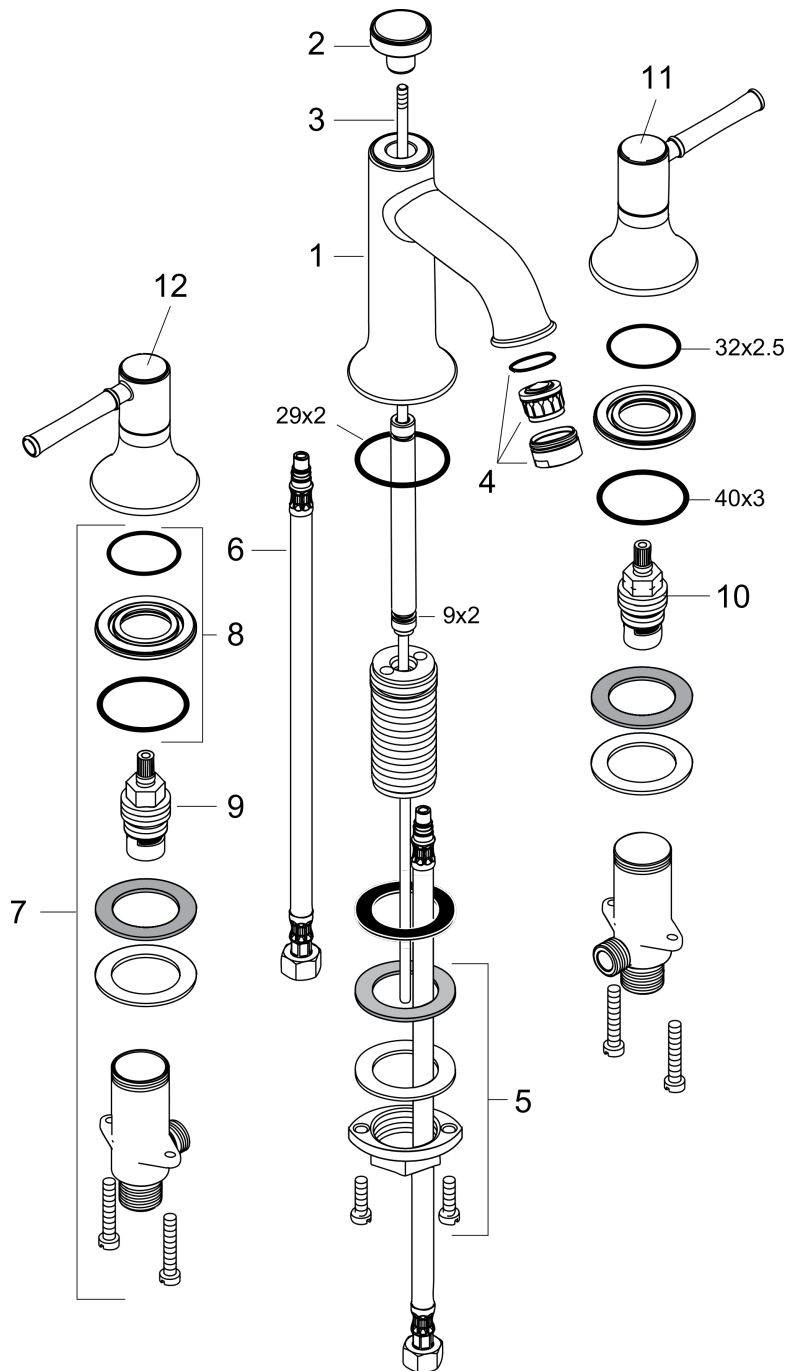

Talis C
Widespread Faucet 100 with Pop-Up Drain, 1.2 GPM
 Finishes : **rubbed bronze** Part no. : **14113921**

Exploded drawing

Year of production: >03/09

Talis C**Widespread Faucet 100 with Pop-Up Drain, 1.2 GPM**Finishes : **rubbed bronze** Part no. : **14113921****Spare parts list**

Year of production: >03/09

| Pos. | Description | Part no. | Price | PU |
|-------------|-----------------------------------|-----------------|--------------|-----------|
| 1 | spout cpl. | 98526920 | - | 1 |
| 2 | diverter knob | 98528920 | - | 1 |
| 3 | pull rod | 95128000 | - | 1 |
| 4 | aerator M24x1 (5 l/min) | 13185920 | - | 1 |
| 5 | fixing set (Ø 32) | 13961000 | - | 1 |
| 6 | connection hose 18½" M8x0,75 3/8" | 96321001 | - | 1 |
| 7 | stop valve cpl. | 97357001 | - | 1 |
| 8 | nut | 92854000 | - | 1 |
| 9 | shut off unit right closing | 94009000 | - | 1 |
| 10 | shut off unit left closing | 94008000 | - | 1 |
| a | handle for hot water | 31292921 | - | 1 |
| b | fixation extension 35 mm | 13898000 | - | 1 |
| c | O-Ring 32x2,5 | 96364000 | - | 1 |
| d | O-ring 40x3 | 92634000 | - | 1 |
| e | O-ring 29x2 | 98391000 | - | 1 |
| f | O-ring 9x2 | 98119000 | - | 1 |