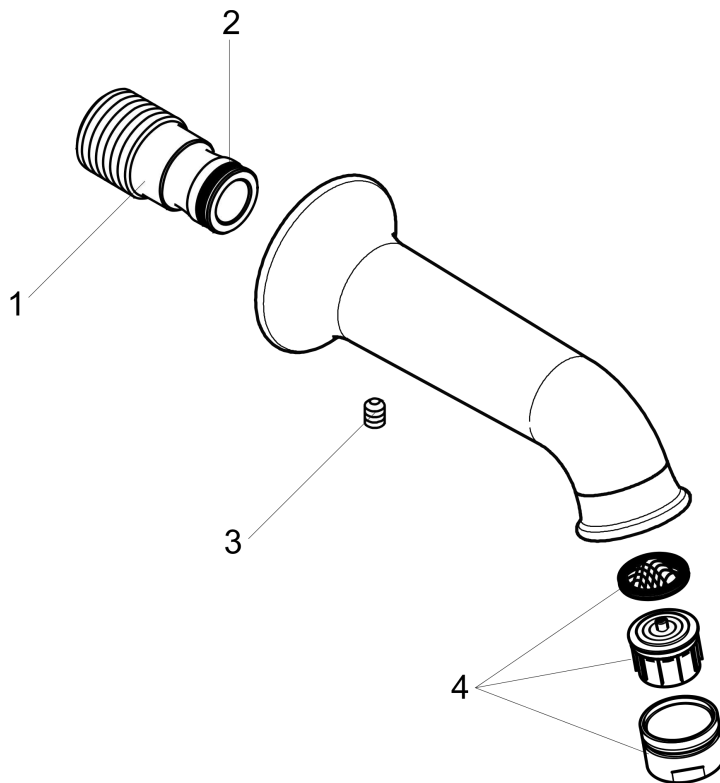

Talis C

Tub Spout

Finishes : **chrome** Part no. : **14148001**

## Exploded drawing

Year of production: >04/09

**Talis C****Tub Spout**Finishes : **chrome**    Part no. : **14148001****Spare parts list**Year of production: >**04/09**

<b>Pos.</b>	<b>Description</b>	<b>Part no.</b>	<b>Price</b>	<b>PU</b>
1	connecting thread	96472001	-	1
2	O-ring 16x2,5	98134000	-	1
3	hollow set screw M6x8	97810000	-	1
4	aerator M24x1 (25 l/min)	13914000	-	1