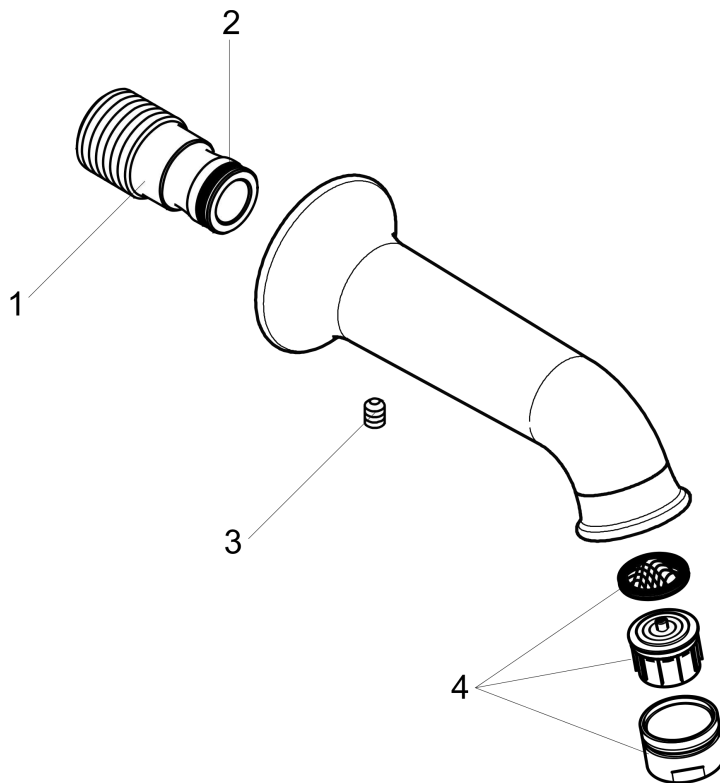

Talis C

Tub Spout

Finishes : **brushed nickel**

Part no. : **14148821**

## Exploded drawing

Year of production: >08/09

**Talis C****Tub Spout**Finishes : **brushed nickel**    Part no. : **14148821****Spare parts list**

Year of production: &gt;08/09

<b>Pos.</b>	<b>Description</b>	<b>Part no.</b>	<b>Price</b>	<b>PU</b>
1	connecting thread	96472001	-	1
2	O-ring 16x2,5	98134000	-	1
3	hollow set screw M6x8	97810000	-	1
4	aerator M24x1 (25 l/min)	13914820	-	1