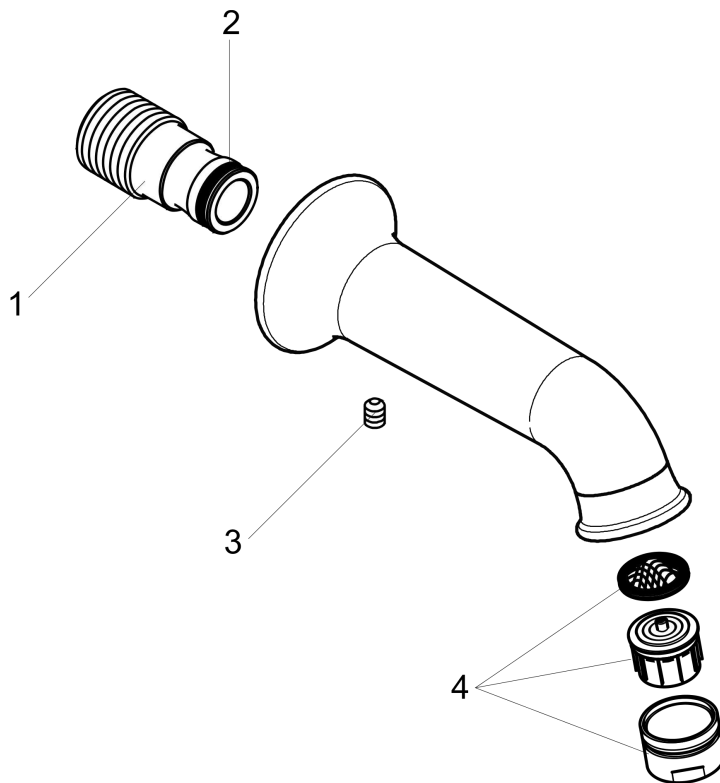

**Talis C
Tub Spout**

Finishes : **rubbed bronze** Part no. : **14148921**

Exploded drawing

Year of production: >08/09

Talis C

Tub Spout

Finishes : **rubbed bronze** Part no. : **14148921**

Spare parts list

Year of production: >08/09

Pos.	Description	Part no.	Price	PU
1	connecting thread	96472001	-	1
2	O-ring 16x2,5	98134000	-	1
3	hollow set screw M6x8	97810000	-	1
4	aerator M24x1 (25 l/min)	13914920	-	1