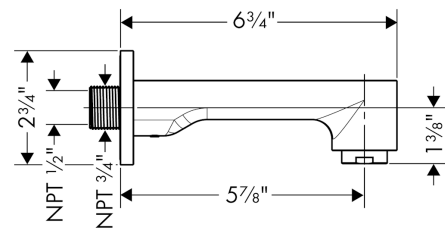

Metris S

Tub Spout

Finishes : **chrome** Part no. : **14413001**

Description

Features

- Solid brass

Item details

List Price \$ 174.00

Compliance

Product image

Scale drawing

Metris S

Tub Spout

Finishes : **chrome** Part no. : **14413001**

Exploded drawing

Year of production: >06/07

Metris S

Tub Spout

Finishes : **chrome** Part no. : **14413001**

Spare parts list

Year of production: >06/07

Pos.	Description	Part no.	Price	PU
1	connecting thread	96472001	-	1
2	O-ring 16x2,5	98134000	-	1
3	hollow set screw M6x8	97810000	-	1
4	aerator cpl.	97163000	-	1