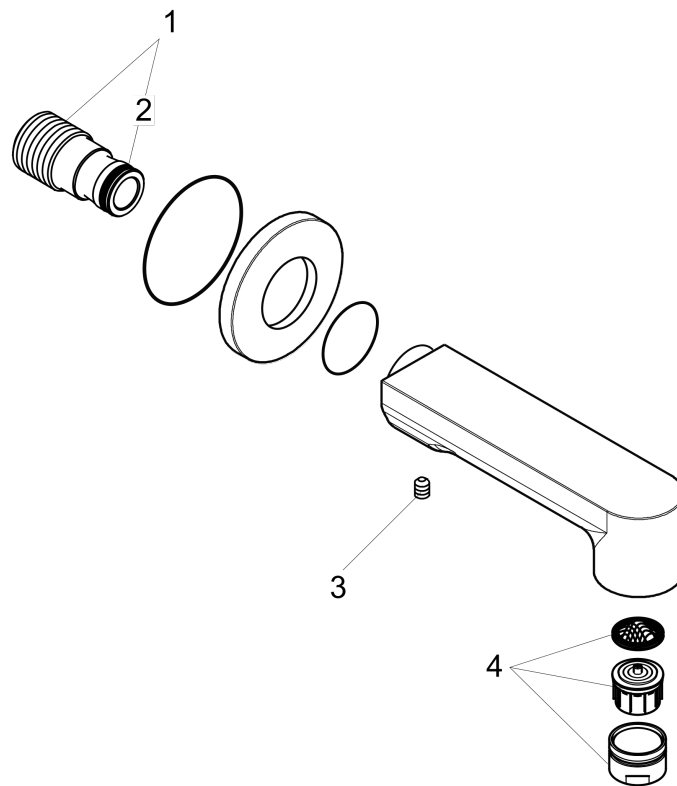

Metris S

Tub Spout

Finishes : **chrome** Part no. : **14413001**

Description

Features

- Solid brass

Item details

List Price \$ 174.00

Compliance

Product image

Scale drawing

Metris S

Tub Spout

Finishes : **chrome** Part no. : **14413001**

Exploded drawing

Year of production: >06/07

Metris S

Tub Spout

Finishes : **chrome** Part no. : **14413001**

Spare parts list

Year of production: >06/07

Pos.	Description	Part no.	Price	PU
1	connecting thread	96472001	-	1
2	O-ring 16x2,5	98134000	-	1
3	hollow set screw M6x8	97810000	-	1
4	aerator cpl.	97163000	-	1