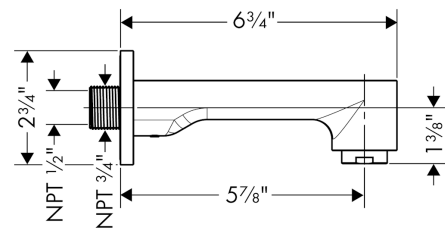

Metris S

Tub Spout

Finishes : **brushed nickel** Part no. : **14413821**

Description

Features

- Solid brass

Item details

List Price \$ 249.00

Compliance

Product image

Scale drawing

Metris S

Tub Spout

Finishes : **brushed nickel** Part no. : **14413821**

Exploded drawing

Year of production: >06/07

Metris S

Tub Spout

Finishes : **brushed nickel** Part no. : **14413821**

Spare parts list

Year of production: >06/07

Pos.	Description	Part no.	Price	PU
1	connecting thread	96472001	-	1
2	O-ring 16x2,5	98134000	-	1
3	hollow set screw M6x8	97810000	-	1
4	aerator cpl.	97163820	-	1