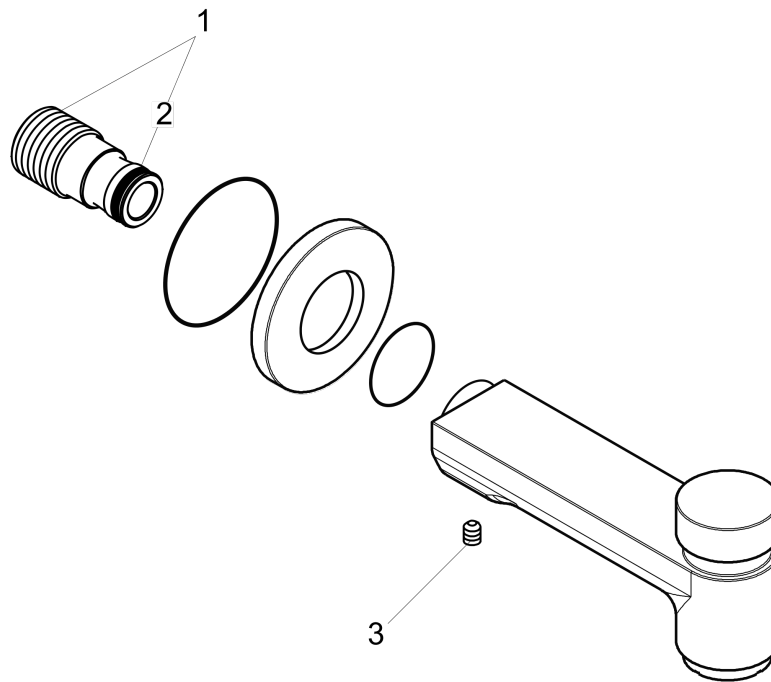

**Metris S**

**Tub Spout with Diverter**

Finishes : **brushed nickel**

Part no. : **14414821**

**Description**

**Features**

- Solid brass

**Item details**

List Price

\$ 325.00

**Compliance**

**Product image**

**Scale drawing**

**Metris S**

**Tub Spout with Diverter**

Finishes : **brushed nickel**

Part no. : **14414821**

**Exploded drawing**

Year of production: **>06/07**

**Metris S**

**Tub Spout with Diverter**

Finishes : **brushed nickel** Part no. : **14414821**

**Spare parts list**

Year of production: >06/07

Pos.	Description	Part no.	Price	PU
1	connecting thread	96472001	-	1
2	O-ring 16x2,5	98134000	-	1
3	hollow set screw M6x8	97810000	-	1