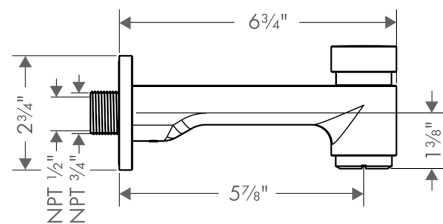

**Metris S**

**Tub Spout with Diverter**

Finishes : **brushed nickel**

Part no. : **14414821**

**Description**

**Features**

- Solid brass

**Item details**

List Price

\$ 325.00

**Compliance**

**Product image**

**Scale drawing**

**Metris S**

**Tub Spout with Diverter**

Finishes : **brushed nickel**

Part no. : **14414821**

**Exploded drawing**

Year of production: **>06/07**

**Metris S**

**Tub Spout with Diverter**

Finishes : **brushed nickel** Part no. : **14414821**

**Spare parts list**

Year of production: >06/07

Pos.	Description	Part no.	Price	PU
1	connecting thread	96472001	-	1
2	O-ring 16x2,5	98134000	-	1
3	hollow set screw M6x8	97810000	-	1