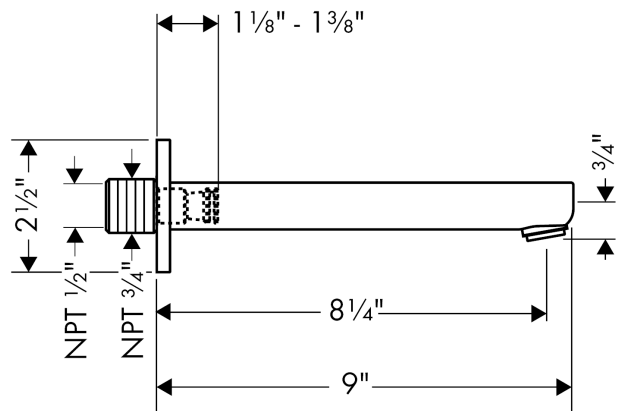

Metris S

Tub Spout 9"

Finishes : **chrome** Part no. : **14421001**

Description

Features

- Solid brass

Item details

List Price \$ 215.00

Compliance

Product image

Scale drawing

Metris S

Tub Spout 9"

Finishes : **chrome**

Part no. : **14421001**

Exploded drawing

Year of production: >12/07

Metris S

Tub Spout 9"

Finishes : **chrome** Part no. : **14421001**

Spare parts list

Year of production: >12/07

Pos.	Description	Part no.	Price	PU
1	connecting thread	95658001	-	1
2	O-ring 13x2	98128000	-	1
3	seal	97530000	-	1
4	hollow set screw M6x8	97810000	-	1
5	aerator M24x1 (25 l/min)	13914000	-	1