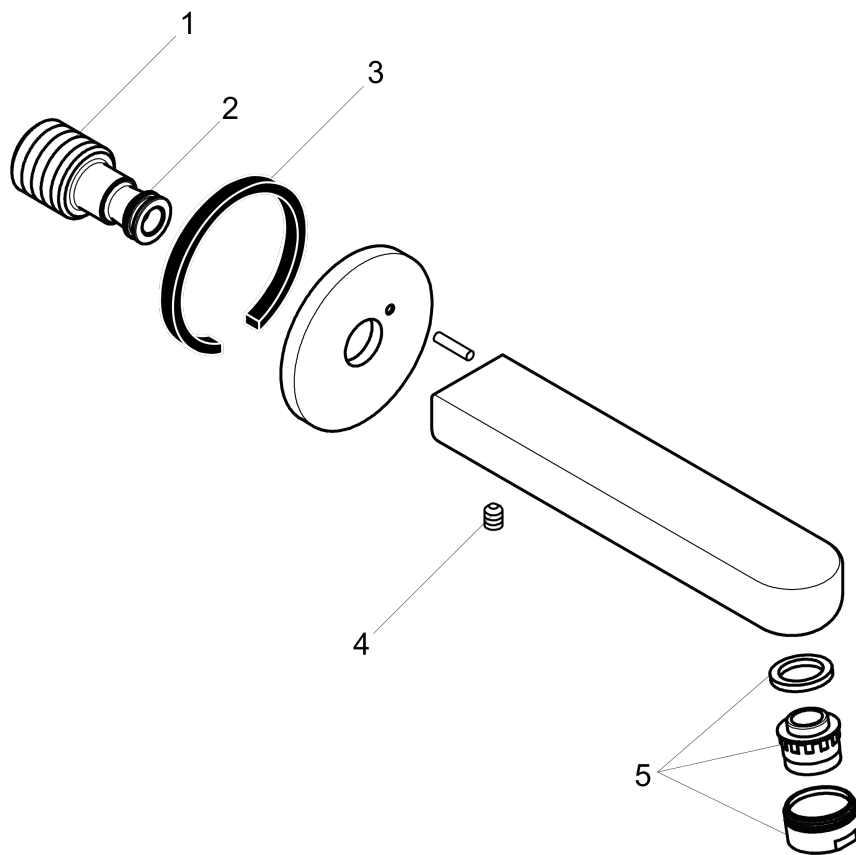

Metris S

Tub Spout 9"

Finishes : **chrome** Part no. : **14421001**

Description

Features

- Solid brass

Item details

List Price \$ 215.00

Compliance

Product image

Scale drawing

Metris S

Tub Spout 9"

Finishes : **chrome**

Part no. : **14421001**

Exploded drawing

Year of production: >12/07

Metris S

Tub Spout 9"

Finishes : **chrome** Part no. : **14421001**

Spare parts list

Year of production: >12/07

Pos.	Description	Part no.	Price	PU
1	connecting thread	95658001	-	1
2	O-ring 13x2	98128000	-	1
3	seal	97530000	-	1
4	hollow set screw M6x8	97810000	-	1
5	aerator M24x1 (25 l/min)	13914000	-	1