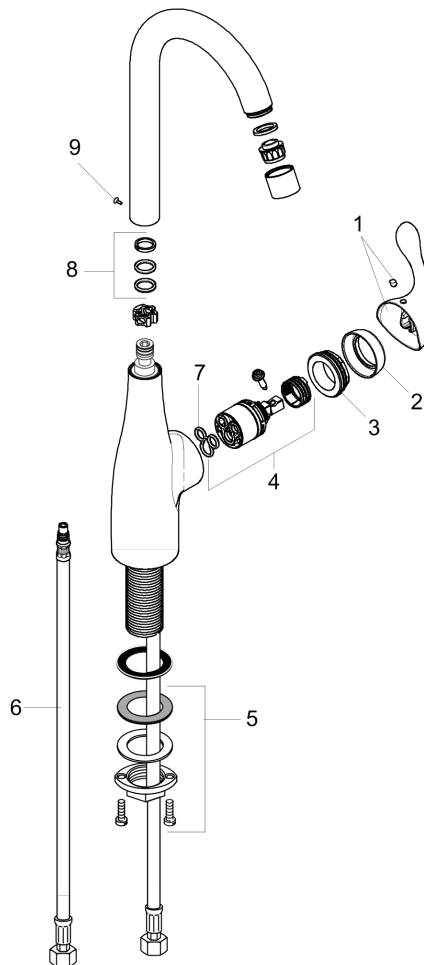

**Allegro E**  
**Bar Faucet, 1.5 GPM**  
Finishes : **steel optic**

Part no. : **14801801**

## Exploded drawing

Year of production: >07/09

**Allegro E**  
**Bar Faucet, 1.5 GPM**  
 Finishes : **steel optic**

Part no. : **14801801**

## Spare parts list

Year of production: >07/09

Pos.	Description	Part no.	Price	PU
1	handle	98597801	-	1
2	flange	96468800	-	1
3	nut	96461000	-	1
4	cartridge, assy	92730000	-	1
5	fixing set (Ø 34)	95049000	-	1
6	connection hose 17½" M10x1 3/8"	94071001	-	1
7	seal	95008000	-	1
8	sealing set	92646000	-	1
9	screw	97662000	-	1
a	aerator M22x1 (5 l/min)	95455820	-	1