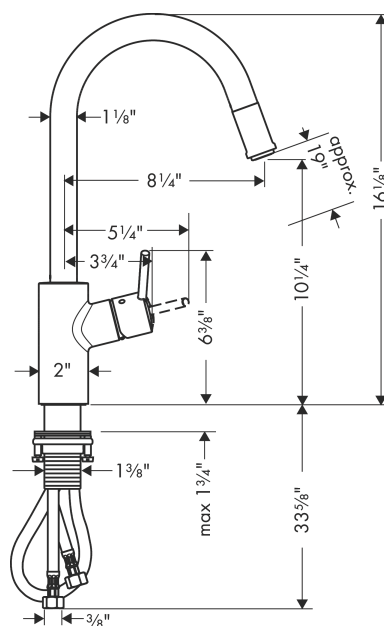

Talis S²
HighArc Kitchen Faucet, 1-Spray Pull-Down, 1.75 GPM
 Finishes : **chrome** Part no. : **14872001**

Description

Features

- Swivel range 150°
- Aerated spray
- Number of sprays: 1 spray mode
- MagFit magnetic sprayhead docking
- Single-hole installation
- Flow: 1.75 GPM (6.6 L/Min)
- Ceramic cartridge
- 3/8" hoses
- Integrated double backflow prevention

Item details

List Price \$ 494.00

Technology

Compliance

Product image

Scale drawing

Talis S²
HighArc Kitchen Faucet, 1-Spray Pull-Down, 1.75 GPM

 Finishes : **chrome** Part no. : **14872001**

Spare parts list

Year of production: >10/18

Pos.	Description	Part no.	Price	PU
1	handle	95560000	-	1
2	screw cover	96338000	-	1
3	flange	95498000	-	1
4	nut	97209000	-	1
5	cartridge, assy	92730000	-	1
6	locking screw for handle	95140000	-	1
7	seal	95008000	-	1
8	spout cpl.	95562000	-	1
9	filter	97735000	-	1
10	handspray	88659000	-	1
11	non return valve	93218000	-	1
12	set of non return valves DW 15	97350000	-	1
13	aerator M24x1 (15 l/min)	13913000	-	1
14	fixing set (Ø 34)	95049000	-	1
15	hose 1,50 m	95507000	-	1
16	connection hose 600 mm M10x1	95561000	-	1
17	connection hose 35½" M8x0,75 3/8"	96316001	-	1
18	set of lever collars	98365000	-	1
a	insert for spout	92161000	-	1