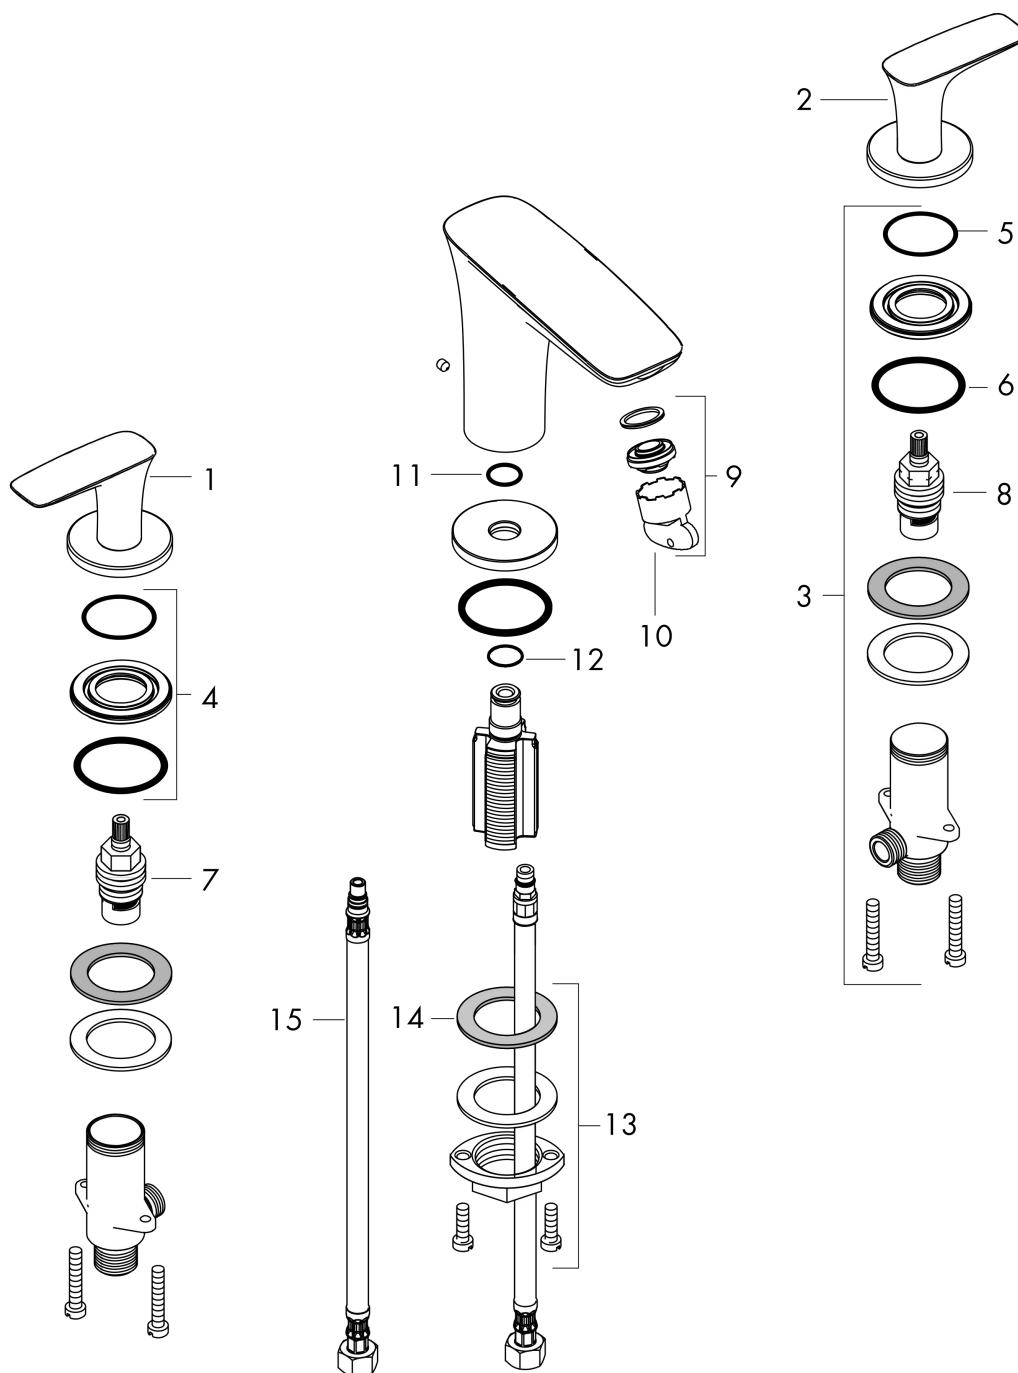

**PuraVida**  
**Widespread Faucet 110, 1.2 GPM**  
Finishes : **chrome**    Part no. : **15073001**

## Exploded drawing

Year of production: >07/16

**PuraVida**

**Widespread Faucet 110, 1.2 GPM**

Finishes : **chrome** Part no. : **15073001**

**Spare parts list**

Year of production: >07/16

Pos.	Description	Part no.	Price	PU
1	handle for hot water	95270000	-	1
2	handle for cold water	95271000	-	1
3	stop valve cpl.	97357001	-	1
4	nut	92854000	-	1
5	O-Ring 32x2,5	96364000	-	1
6	O-ring 40x3	92634000	-	1
7	shut off unit right closing	94009000	-	1
8	shut off unit left closing	94008000	-	1
9	aerator M24x1 (4,5 l/min)	92880000	-	1
10	service tool	95661000	-	1
11	O-ring 18x2,5	98139000	-	1
12	O-ring 11x2	98127000	-	1
13	fixing set (Ø 32)	13961000	-	1
14	lever collar	97548000	-	1
15	connection hose 18½" M8x0,75 3/8"	96321001	-	1
a	escutcheon for spout	95787000	-	1
b	fixation extension 35 mm	13898000	-	1