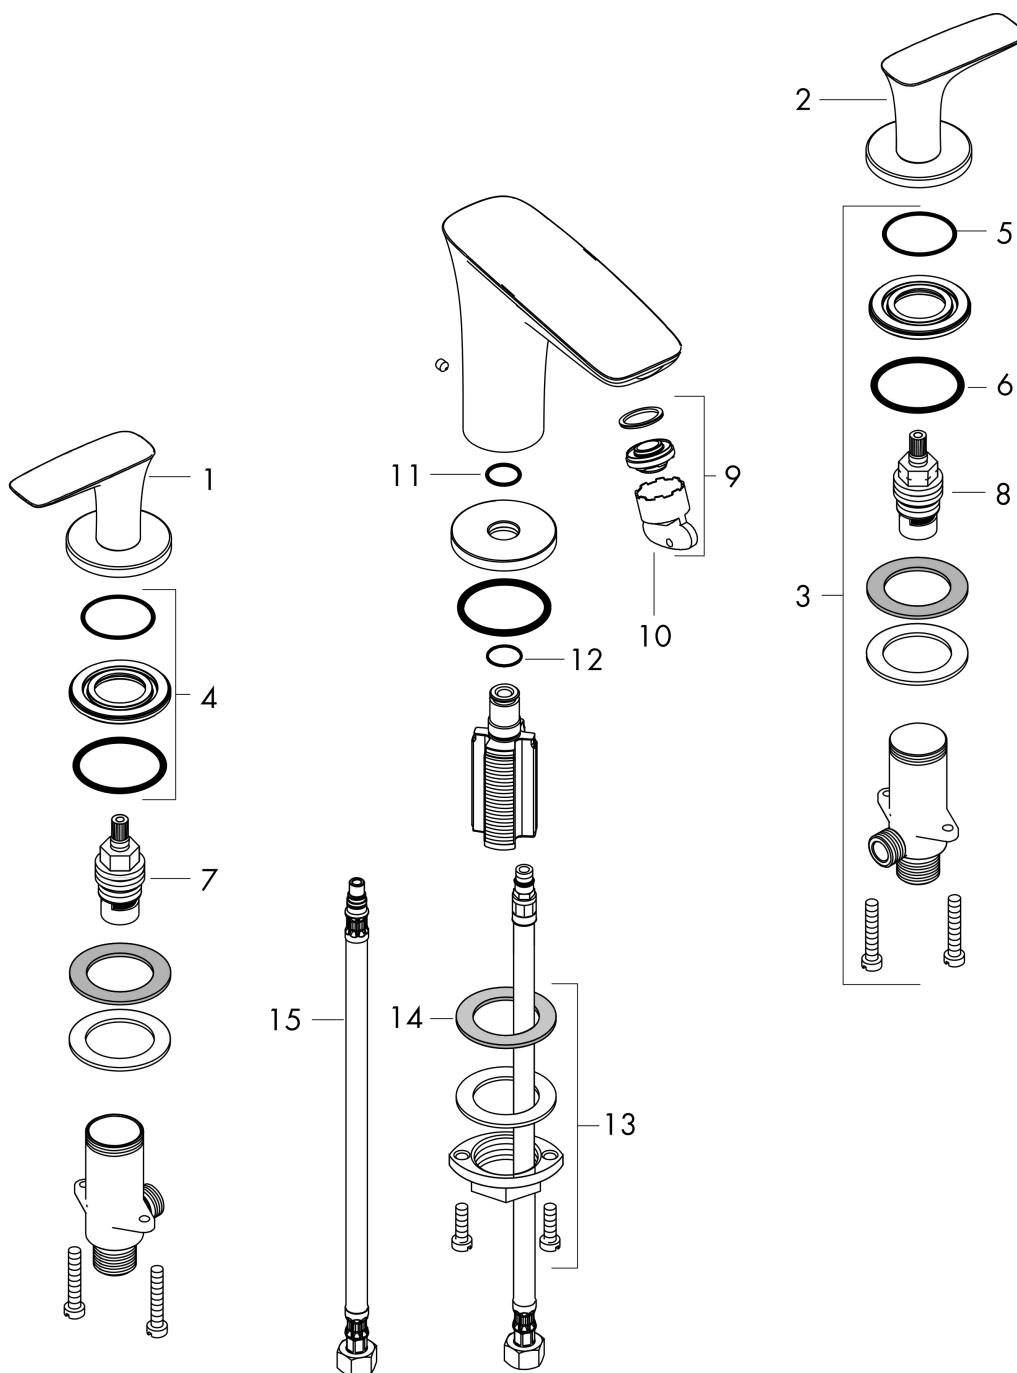

PuraVida
Widespread Faucet 110, 1.2 GPM
 Finishes : **chrome** Part no. : **15073001**

Description

Features

- Laminar spray
- Angle-adjustable spray
- Flow: 1.2 GPM (4.5 L/Min)
- 90° ceramic valves

Item details

List Price \$ 941.00

Technology

Compliance

Product image

Scale drawing

PuraVida
Widespread Faucet 110, 1.2 GPM
Finishes : **chrome** Part no. : **15073001**

Exploded drawing

Year of production: >07/16

PuraVida

Widespread Faucet 110, 1.2 GPM

Finishes : **chrome** Part no. : **15073001**

Spare parts list

Year of production: >07/16

Pos.	Description	Part no.	Price	PU
1	handle for hot water	95270000	-	1
2	handle for cold water	95271000	-	1
3	stop valve cpl.	97357001	-	1
4	nut	92854000	-	1
5	O-Ring 32x2,5	96364000	-	1
6	O-ring 40x3	92634000	-	1
7	shut off unit right closing	94009000	-	1
8	shut off unit left closing	94008000	-	1
9	aerator M24x1 (4,5 l/min)	92880000	-	1
10	service tool	95661000	-	1
11	O-ring 18x2,5	98139000	-	1
12	O-ring 11x2	98127000	-	1
13	fixing set (Ø 32)	13961000	-	1
14	lever collar	97548000	-	1
15	connection hose 18½" M8x0,75 3/8"	96321001	-	1
a	escutcheon for spout	95787000	-	1
b	fixation extension 35 mm	13898000	-	1