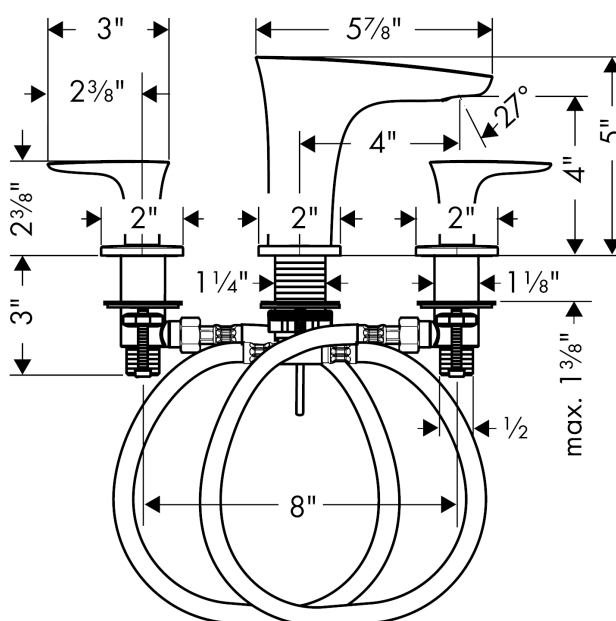

PuraVida
Widespread Faucet 110, 1.2 GPM
 Finishes : **chrome** Part no. : **15073001**

Description

Features

- Laminar spray
- Angle-adjustable spray
- Flow: 1.2 GPM (4.5 L/Min)
- 90° ceramic valves

Item details

List Price \$ 941.00

Technology

Compliance

Product image

Scale drawing

PuraVida
Widespread Faucet 110, 1.2 GPM
Finishes : **chrome** Part no. : **15073001**

Exploded drawing

Year of production: >07/16

PuraVida

Widespread Faucet 110, 1.2 GPM

Finishes : **chrome** Part no. : **15073001**

Spare parts list

Year of production: >07/16

Pos.	Description	Part no.	Price	PU
1	handle for hot water	95270000	-	1
2	handle for cold water	95271000	-	1
3	stop valve cpl.	97357001	-	1
4	nut	92854000	-	1
5	O-Ring 32x2,5	96364000	-	1
6	O-ring 40x3	92634000	-	1
7	shut off unit right closing	94009000	-	1
8	shut off unit left closing	94008000	-	1
9	aerator M24x1 (4,5 l/min)	92880000	-	1
10	service tool	95661000	-	1
11	O-ring 18x2,5	98139000	-	1
12	O-ring 11x2	98127000	-	1
13	fixing set (Ø 32)	13961000	-	1
14	lever collar	97548000	-	1
15	connection hose 18½" M8x0,75 3/8"	96321001	-	1
a	escutcheon for spout	95787000	-	1
b	fixation extension 35 mm	13898000	-	1