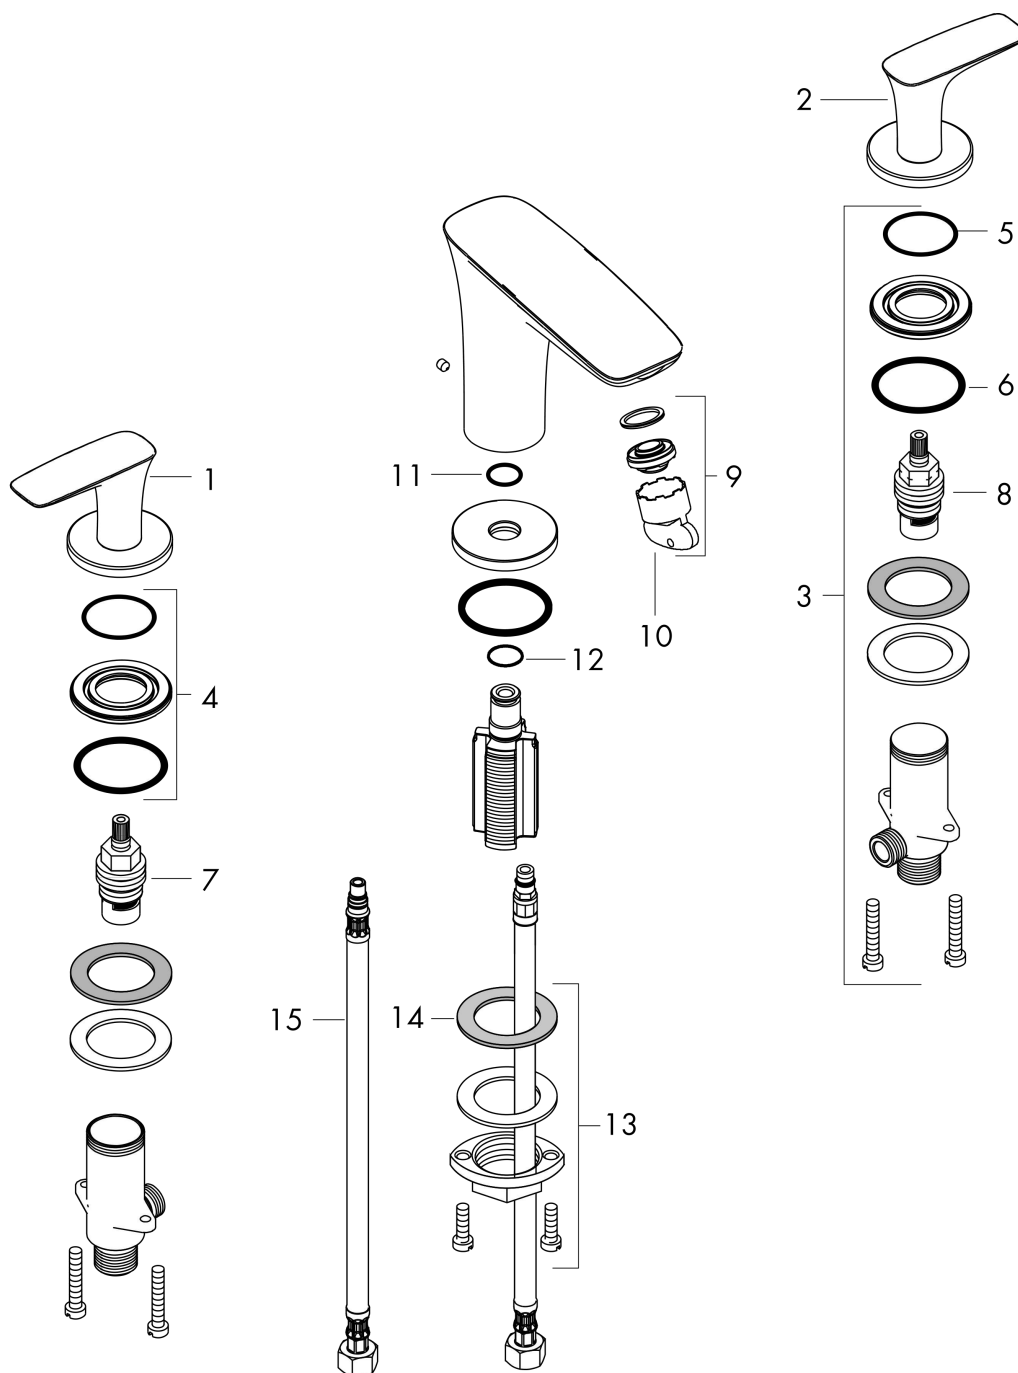

PuraVida

Widespread Faucet 110, 1.2 GPM

Finishes : white/chrome Part no. : 15073401

Exploded drawing

Year of production: >07/16

PuraVida

Widespread Faucet 110, 1.2 GPM

Finishes : **white/chrome** Part no. : **15073401**

Spare parts list

Year of production: >07/16

Pos.	Description	Part no.	Price	PU
1	handle for hot water	95270400	-	1
2	handle for cold water	95271400	-	1
3	stop valve cpl.	97357001	-	1
4	nut	92854000	-	1
5	O-Ring 32x2,5	96364000	-	1
6	O-ring 40x3	92634000	-	1
7	shut off unit right closing	94009000	-	1
8	shut off unit left closing	94008000	-	1
9	aerator M24x1 (4,5 l/min)	92880000	-	1
10	service tool	95661000	-	1
11	O-ring 18x2,5	98139000	-	1
12	O-ring 11x2	98127000	-	1
13	fixing set (Ø 32)	13961000	-	1
14	lever collar	97548000	-	1
15	connection hose 18½" M8x0,75 3/8"	96321001	-	1
a	escutcheon for spout	95787000	-	1