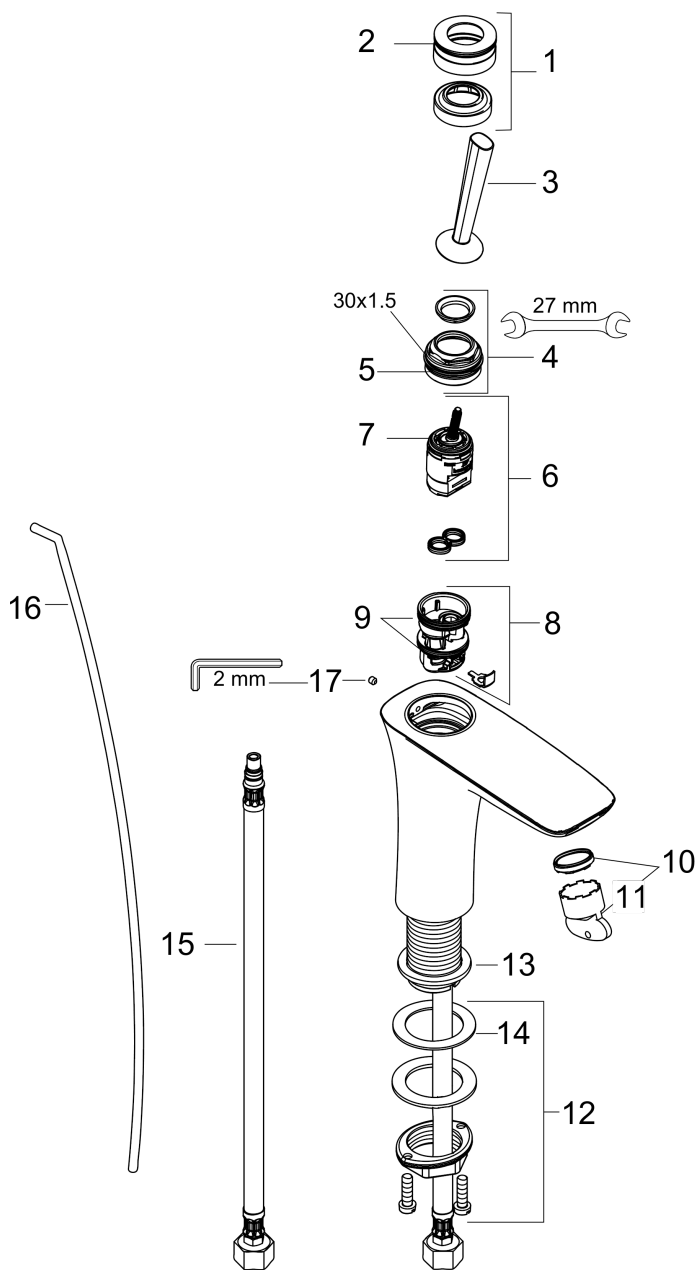

**PuraVida**  
**Single-Hole Faucet 110 with Pop-Up Drain, 1.2 GPM**  
Finishes : **chrome**    Part no. : **15074001**

## Exploded drawing

Year of production: >07/16

### Single-Hole Faucet 110 with Pop-Up Drain, 1.2 GPM

Finishes : **chrome** Part no. : **15074001**

#### Spare parts list

Year of production: >07/16

Pos.	Description	Part no.	Price	PU
1	escutcheon Ø 37 mm	95288000	-	1
2	O-ring 33x1,5	98164000	-	1
3	handle	95287000	-	1
4	nut	97157000	-	1
5	O-Ring 30x2	98186000	-	1
6	cartridge, assy	96339000	-	1
7	O-ring 21,95x1,78	95169000	-	1
8	adapter for cartridge	95289000	-	1
9	O-ring 26x2	98147000	-	1
10	aerator M24x1 (4,5 l/min)	92880000	-	1
11	service tool	95661000	-	1
12	fixing set (Ø 32)	13961000	-	1
13	flat seal	98749000	-	1
14	lever collar	97548000	-	1
15	connection hose 17½" M8x0,75 G3/8	95141001	-	1
16	pull rod	96657000	-	1
17	hollow set screw M4x6	97767000	-	1
a	pop up waste	94159000	-	1
b	fixation extension 35 mm	13898000	-	1
c	service tool for disassembling the handle	92124000	-	1