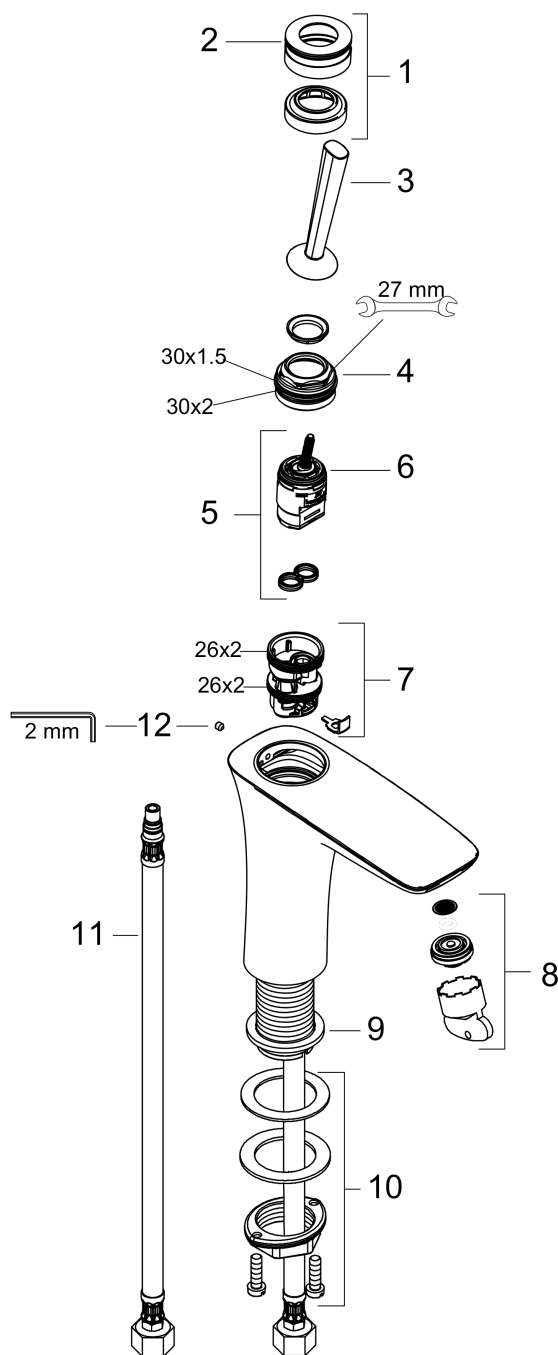

PuraVida
Single-Hole Faucet 200, 1.2 GPM
Finishes : **chrome** Part no. : **15081001**

Exploded drawing

Year of production: >07/16

PuraVida

Single-Hole Faucet 200, 1.2 GPM

Finishes : **chrome** Part no. : **15081001**

Spare parts list

Year of production: >07/16

Pos.	Description	Part no.	Price	PU
1	escutcheon Ø 37 mm	95288000	-	1
2	O-ring 33x1,5	98164000	-	1
3	handle	95287000	-	1
4	nut	97157000	-	1
5	cartridge, assy	96339000	-	1
6	O-ring 21,95x1,78	95169000	-	1
7	adapter for cartridge	95289000	-	1
8	aerator M24x1 (4,5 l/min)	92880000	-	1
9	flat seal	98749000	-	1
10	fixing set (Ø 32)	13961000	-	1
11	connection hose 17½" M8x0,75 G3/8	95141001	-	1
12	hollow set screw M4x6	97767000	-	1
13	special tool	95290000	-	1
a	service tool for disassembling the handle	92124000	-	1
b	sealing set	95581000	-	1
c	O-ring 26x2	98147000	-	1
d	O-Ring 30x2	98186000	-	1