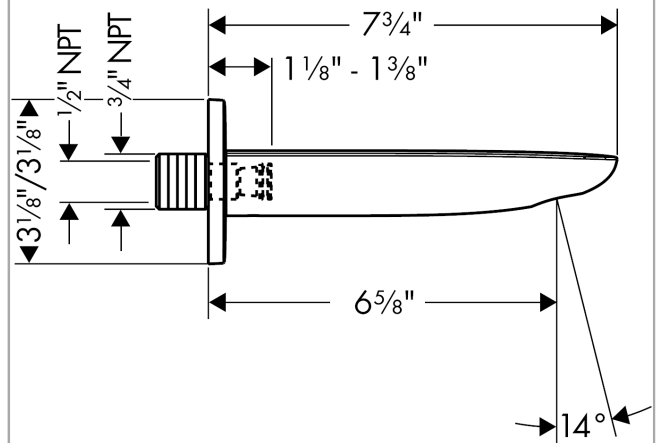

**PuraVida  
Tub Spout**

Finishes : **chrome** Part no. : **15412001**

**Description**

**Features**

- Solid brass

**Item details**

List Price \$ 390.00

**Compliance**

**Product image**

**Scale drawing**

**PuraVida  
Tub Spout**

Finishes : **chrome**    Part no. : **15412001**

**Exploded drawing**

Year of production: **>04/10**

**PuraVida  
Tub Spout**

Finishes : **chrome** Part no. : **15412001**

**Spare parts list**

Year of production: >04/10

Pos.	Description	Part no.	Price	PU
1	aerator M24x1 (30 l/min)	98998000	-	1
2	special tool	95290000	-	1
3	hollow set screw M6x8	97810000	-	1
4	O-Ring 22x2	98185000	-	1
5	O-ring 13x2	98128000	-	1
6	connecting thread	95658001	-	1