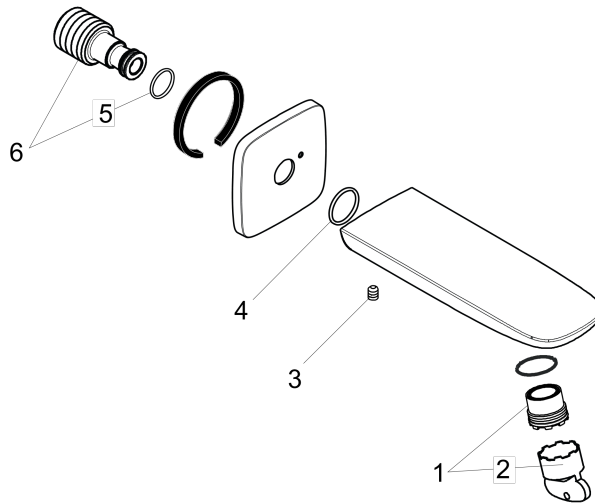

**PuraVida  
Tub Spout**

Finishes : **chrome** Part no. : **15412001**

**Description**

**Features**

- Solid brass

**Item details**

List Price \$ 390.00

**Compliance**

**Product image**

**Scale drawing**

**PuraVida  
Tub Spout**

Finishes : **chrome**    Part no. : **15412001**

**Exploded drawing**

Year of production: **>04/10**

**PuraVida  
Tub Spout**

Finishes : **chrome** Part no. : **15412001**

**Spare parts list**

Year of production: >04/10

Pos.	Description	Part no.	Price	PU
1	aerator M24x1 (30 l/min)	98998000	-	1
2	special tool	95290000	-	1
3	hollow set screw M6x8	97810000	-	1
4	O-Ring 22x2	98185000	-	1
5	O-ring 13x2	98128000	-	1
6	connecting thread	95658001	-	1