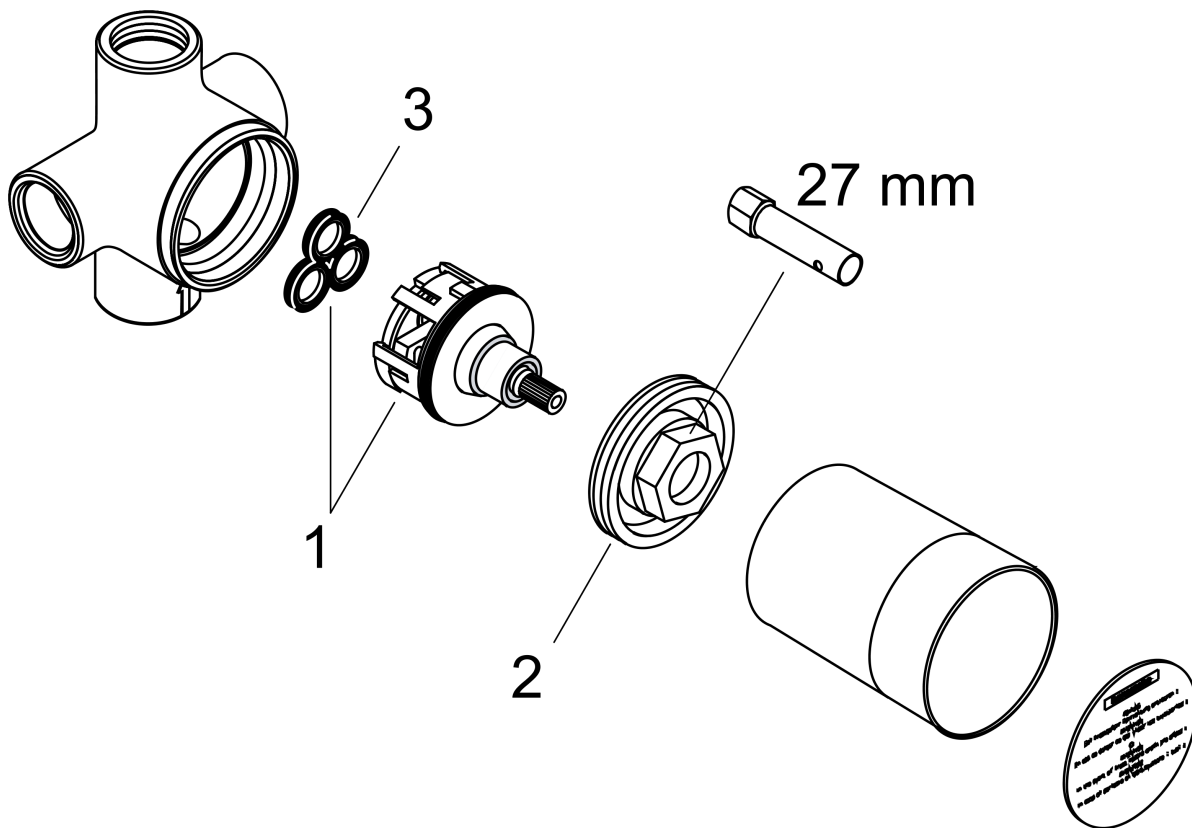

Rough, Quattro Green 3-Way Diverter (no shared function), 3/4"
 Finishes : n.a. Part no. : 15936181

Exploded drawing

Year of production: >07/18

Rough, Quattro Green 3-Way Diverter (no shared function), 3/4"
 Finishes : n.a. Part no. : **15936181**

Spare parts list

Year of production: >07/18

| Pos. | Description | Part no. | Price | PU |
|------|---------------|----------|-------|----|
| 1 | diverter unit | 96604001 | - | 1 |
| 2 | nut | 97550000 | - | 1 |
| 3 | sealing set | 98798000 | - | 1 |