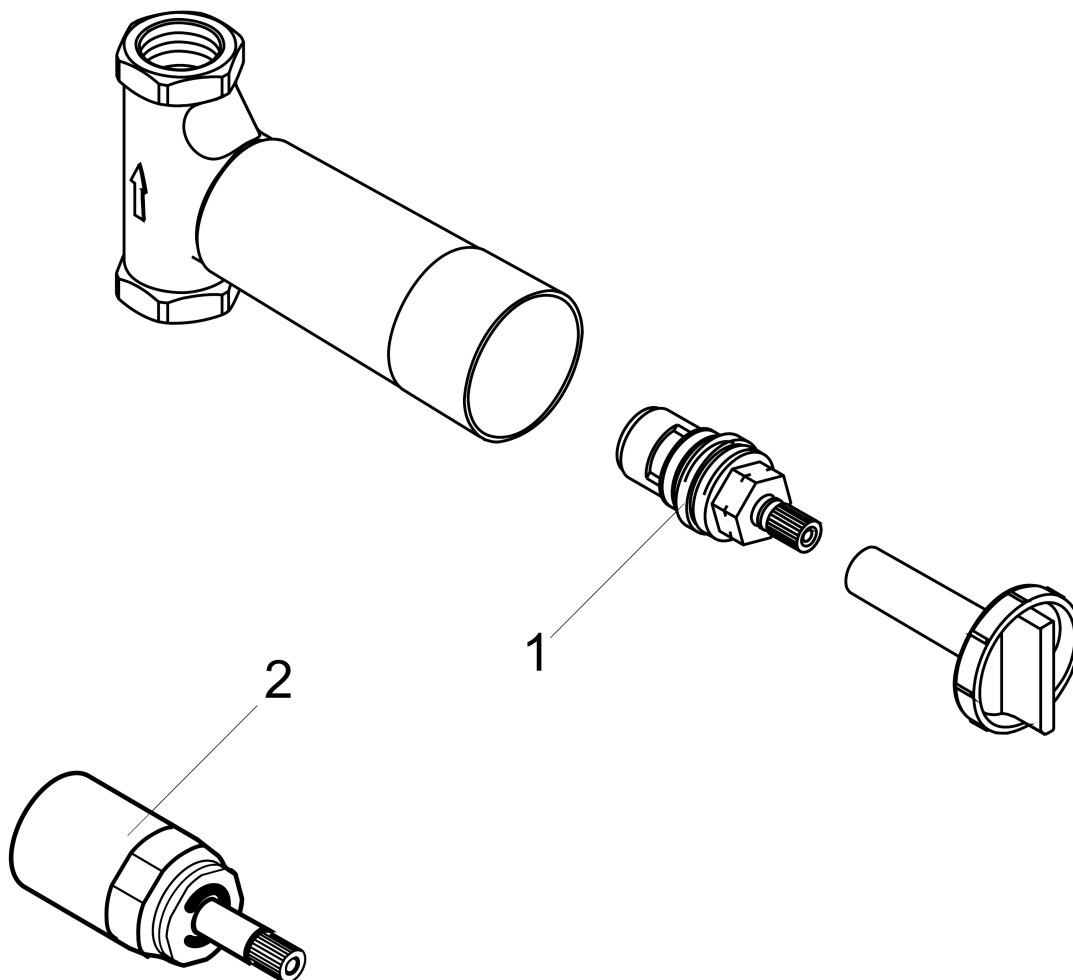

**Rough, Volume Control, 1/2"**  
 Finishes : n.a. Part no. : 15974181

Exploded drawing

Year of production: >07/18

**Rough, Volume Control, 1/2"**  
 Finishes : n.a. Part no. : **15974181**

**Spare parts list**

Year of production: >07/18

Pos.	Description	Part no.	Price	PU
1	shut off unit right closing	94009000	-	1
2	extension 25 mm	96370000	-	1