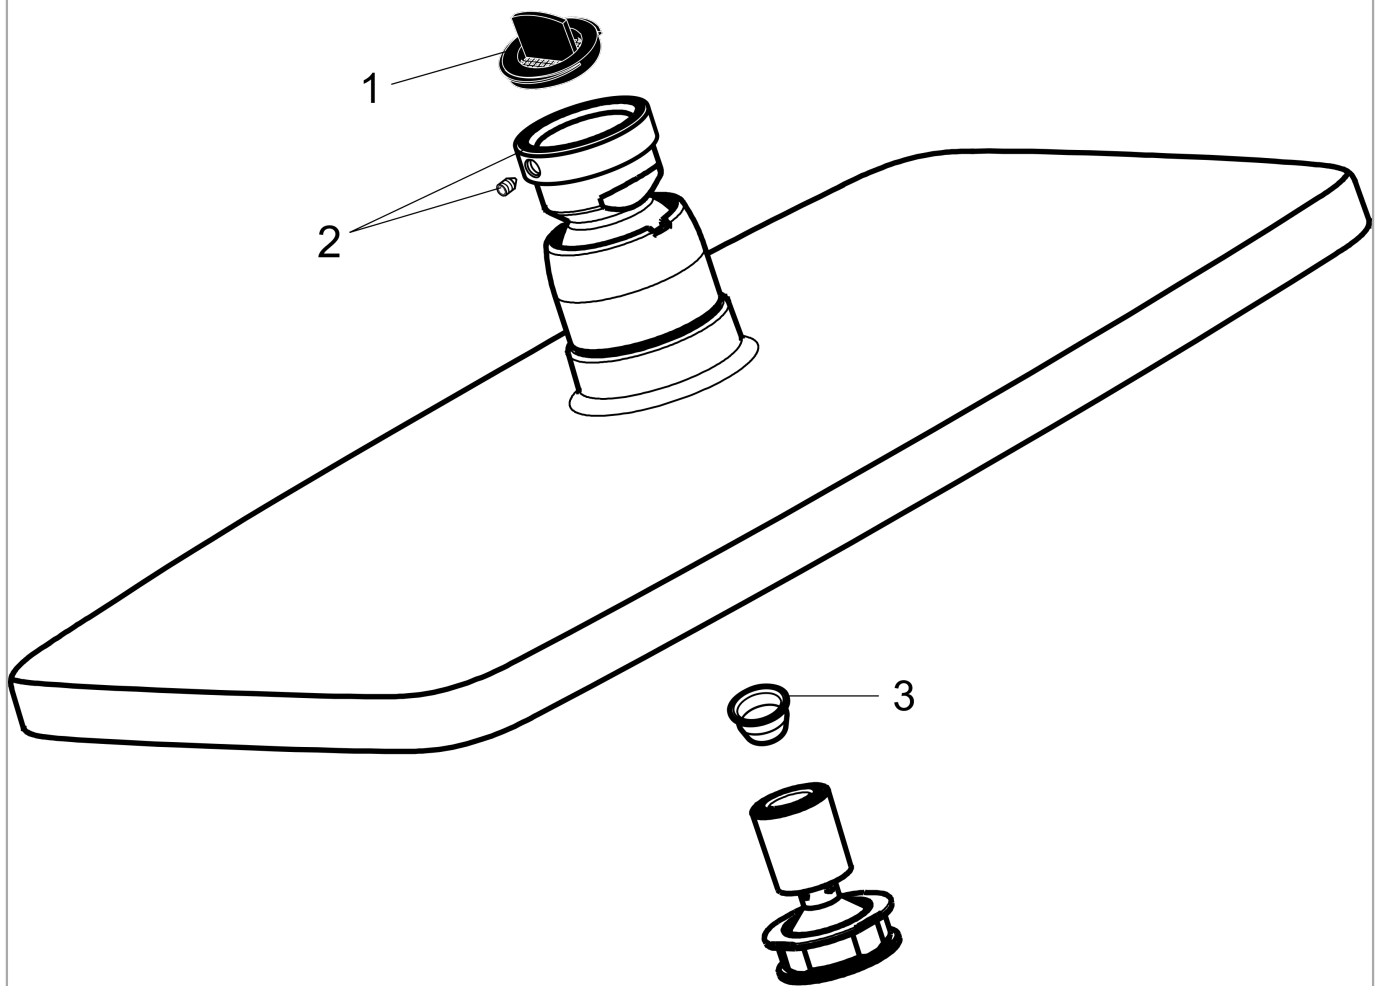

Raindance E
Showerhead 240 1-Jet, 2.5 GPM
 Finishes : **chrome** Part no. : **27380001**

Description

Features

- 141 no-clog spray channels
- Spray modes: RainAir
- Flow: 2.5 GPM (9.5 L/Min)
- Fully-finished matching spray face

Item details

List Price \$ 649.00

Technology

Compliance

Product image

Scale drawing

Raindance E
Showerhead 240 1-Jet, 2.5 GPM
Finishes : **chrome** Part no. : **27380001**

Exploded drawing

Year of production: >05/10

Raindance E
Showerhead 240 1-Jet, 2.5 GPM
 Finishes : **chrome** Part no. : **27380001**

Spare parts list

Year of production: >05/10

Pos.	Description	Part no.	Price	PU
1	filter packing	88649000	-	1
2	lock washer	98942000	-	1
3	filter	97735000	-	1