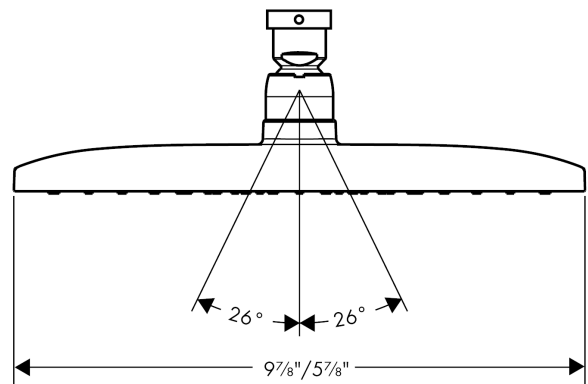

Raindance E
Showerhead 240 1-Jet, 2.5 GPM
 Finishes : **chrome** Part no. : **27380001**

Description

Features

- 141 no-clog spray channels
- Spray modes: RainAir
- Flow: 2.5 GPM (9.5 L/Min)
- Fully-finished matching spray face

Item details

List Price \$ 649.00

Technology

Compliance

Product image

Scale drawing

Raindance E
Showerhead 240 1-Jet, 2.5 GPM
Finishes : **chrome** Part no. : **27380001**

Exploded drawing

Year of production: >05/10

Raindance E
Showerhead 240 1-Jet, 2.5 GPM
 Finishes : **chrome** Part no. : **27380001**

Spare parts list

Year of production: >05/10

Pos.	Description	Part no.	Price	PU
1	filter packing	88649000	-	1
2	lock washer	98942000	-	1
3	filter	97735000	-	1