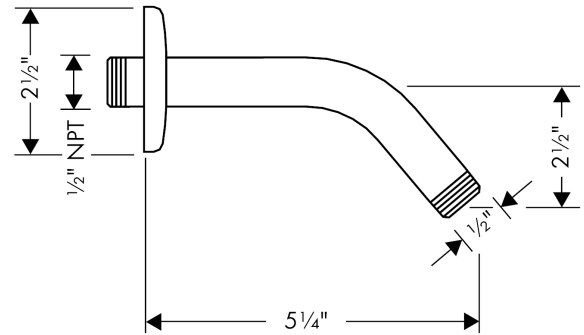

**Showerarm Standard 6"**

Finishes : **polished nickel**

Part no. : **27411833**

**Description**

**Features**

- Brass
- 1/2" NPT
- Escutcheon

**Item details**

List Price \$ 47.00

**Compliance**

**Product image**

**Scale drawing**

**Showerarm Standard 6"**  
 Finishes : **polished nickel**

Part no. : **27411833**

**Exploded drawing**

Year of production: >**03/07**