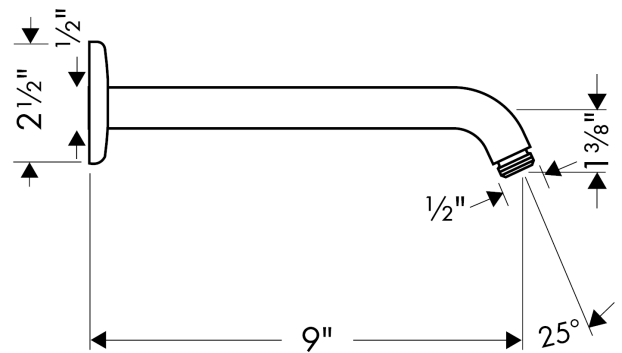

**Showerarm 9"**

Finishes : **brushed nickel** Part no. : **27412821**

**Description**

**Features**

- Brass
- 1/2" NPT
- Escutcheon

**Item details**

List Price \$ 195.00

**Compliance**

**Product image**

**Scale drawing**

**Showerarm 9"**

Finishes : **brushed nickel** Part no. : **27412821**

**Exploded drawing**

Year of production: >07/08

**Showerarm 9"**

Finishes : **brushed nickel**    Part no. : **27412821**

**Spare parts list**

Year of production: >**07/08**

<b>Pos.</b>	<b>Description</b>	<b>Part no.</b>	<b>Price</b>	<b>PU</b>
1	escutcheon	28454820	-	1