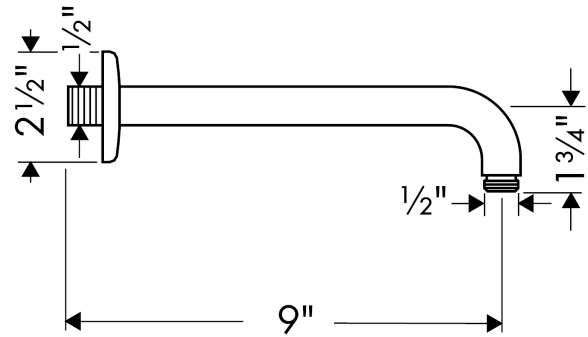

**Showerarm Raindance 9"**

Finishes : **brushed nickel**    Part no. : **27422821**

**Description**

**Features**

- Brass
- 1/2" NPT
- Escutcheon

**Item details**

List Price \$ 195.00

**Compliance**

**Product image**

**Scale drawing**

**Showerarm Raindance 9"**

Finishes : **brushed nickel**    Part no. : **27422821**

**Exploded drawing**

Year of production: >11/04

**Showerarm Raindance 9"**

Finishes : **brushed nickel**    Part no. : **27422821**

**Spare parts list**

Year of production: >11/04

<b>Pos.</b>	<b>Description</b>	<b>Part no.</b>	<b>Price</b>	<b>PU</b>
1	escutcheon	28454820	-	1