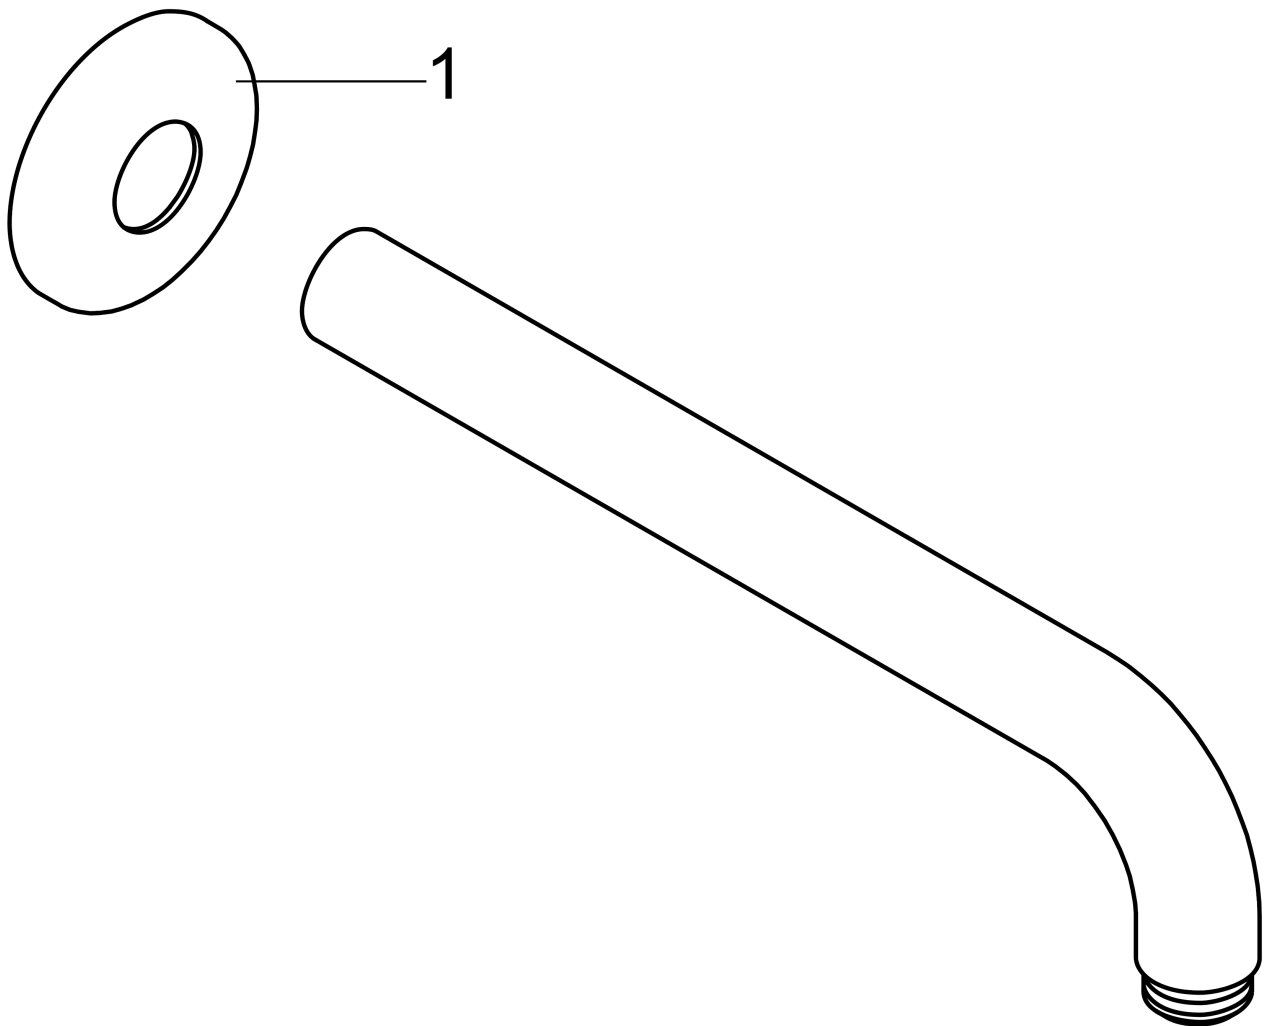

**Showerarm Raindance 9"**

Finishes : **brushed nickel**    Part no. : **27422821**

**Description**

**Features**

- Brass
- 1/2" NPT
- Escutcheon

**Item details**

List Price \$ 195.00

**Compliance**

**Product image**

**Scale drawing**

**Showerarm Raindance 9"**

Finishes : **brushed nickel**    Part no. : **27422821**

**Exploded drawing**

Year of production: >11/04

**Showerarm Raindance 9"**

Finishes : **brushed nickel**    Part no. : **27422821**

**Spare parts list**

Year of production: >11/04

<b>Pos.</b>	<b>Description</b>	<b>Part no.</b>	<b>Price</b>	<b>PU</b>
1	escutcheon	28454820	-	1