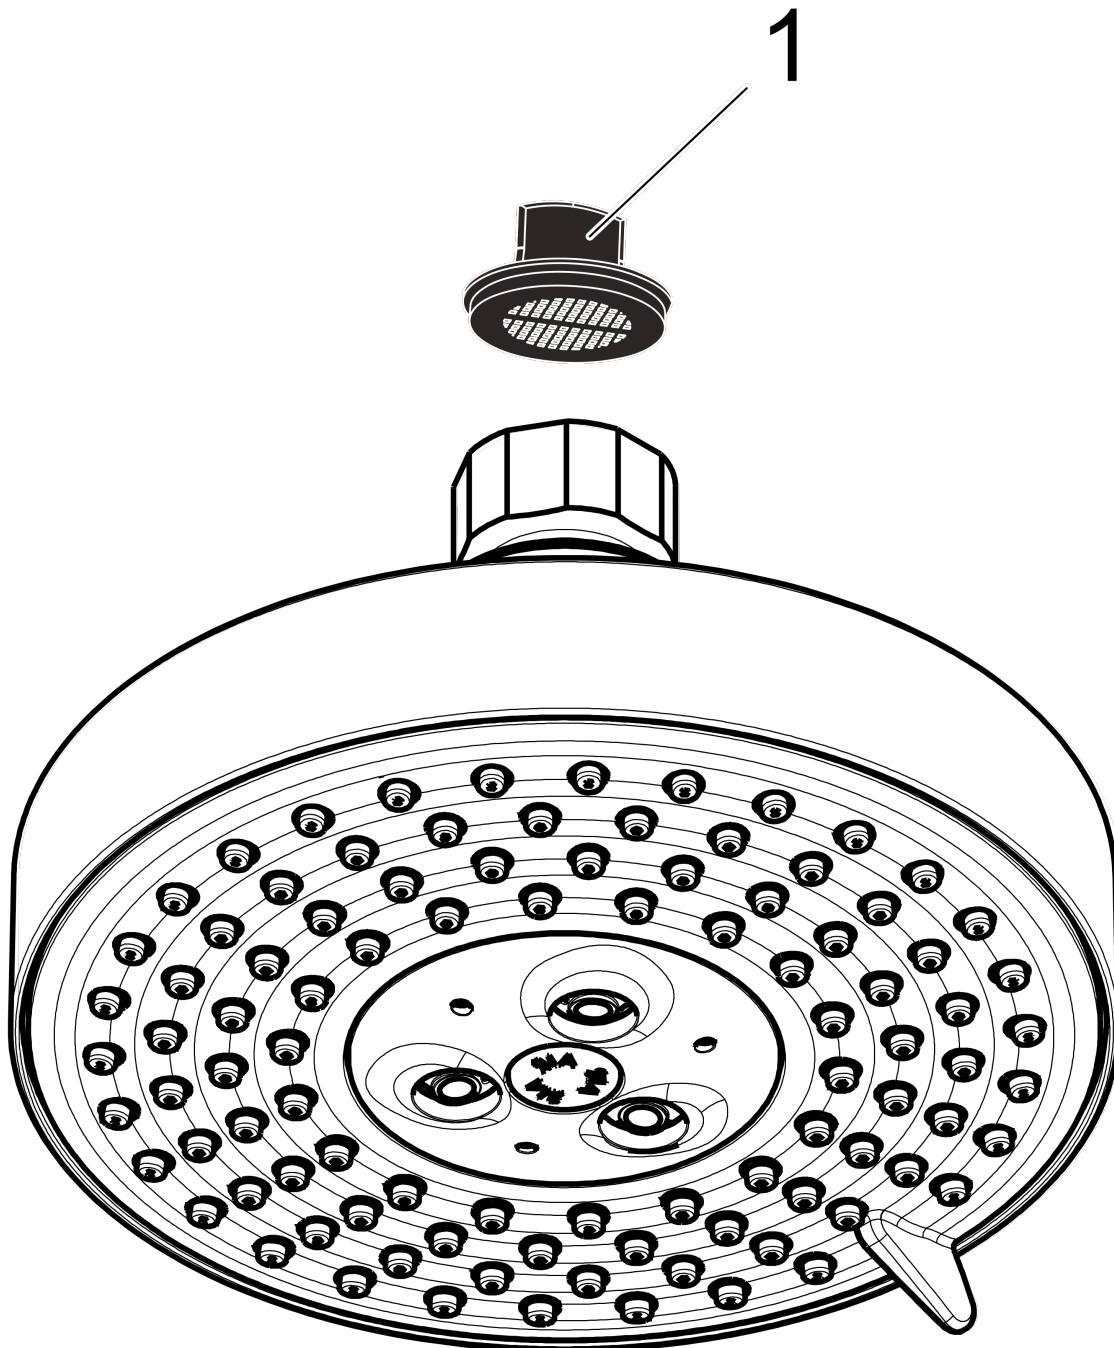

Raindance S
Showerhead 120 3-Jet, 2.5 GPM
 Finishes : **chrome** Part no. : **27457001**

Description

Features

- 95 no-clog spray channels
- Spray modes: RainAir, BalanceAir, WhirlAir
- Flow: 2.5 GPM (9.5 L/Min)

Item details

List Price \$ 216.00

Technology

Compliance

Product image

Scale drawing

Raindance S
Showerhead 120 3-Jet, 2.5 GPM
Finishes : **chrome** Part no. : **27457001**

Exploded drawing

Year of production: >03/10

Raindance S
Showerhead 120 3-Jet, 2.5 GPM
 Finishes : **chrome** Part no. : **27457001**

Spare parts list

Year of production: >**03/10**

Pos.	Description	Part no.	Price	PU
1	filter packing	88649000	-	1