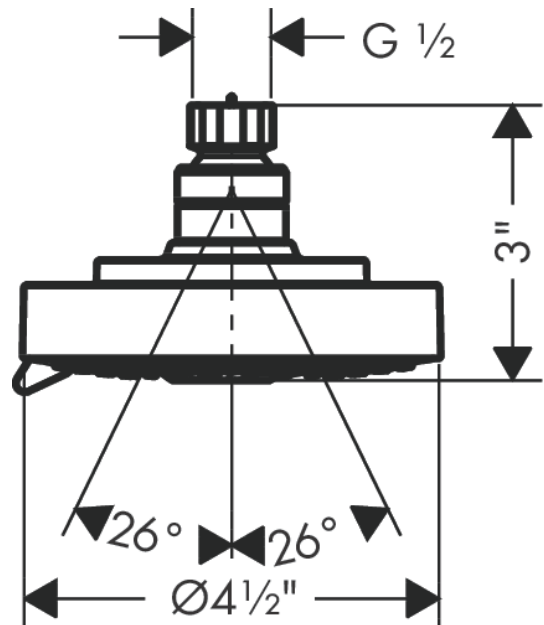

Raindance S
Showerhead 120 3-Jet, 2.5 GPM
 Finishes : **chrome** Part no. : **27457001**

Description

Features

- 95 no-clog spray channels
- Spray modes: RainAir, BalanceAir, WhirlAir
- Flow: 2.5 GPM (9.5 L/Min)

Item details

List Price \$ 216.00

Technology

Compliance

Product image

Scale drawing

Raindance S
Showerhead 120 3-Jet, 2.5 GPM
Finishes : **chrome** Part no. : **27457001**

Exploded drawing

Year of production: >03/10

Raindance S
Showerhead 120 3-Jet, 2.5 GPM
 Finishes : **chrome** Part no. : **27457001**

Spare parts list

Year of production: >**03/10**

Pos.	Description	Part no.	Price	PU
1	filter packing	88649000	-	1