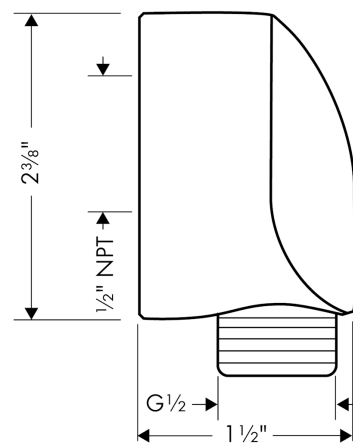

FixFit

Wall Outlet with Check Valves

Finishes : **rubbed bronze** Part no. : **27458923**

Description

Features

- non-return valve
- 1/2" NPT

Item details

List Price \$ 97.00

Compliance

Product image

Scale drawing

FixFit

Wall Outlet with Check Valves

Finishes : **rubbed bronze** Part no. : **27458923**

Exploded drawing

Year of production: >05/05

FixFit

Wall Outlet with Check Valves

Finishes : **rubbed bronze** Part no. : **27458923**

Spare parts list

Year of production: >**05/05**

Pos.	Description	Part no.	Price	PU
1	cover	97454XXX	-	-
2	connection angel	98531USA	-	-
3	support element	98557000	-	1
4	set of non return valves DW 15	94074000	-	1