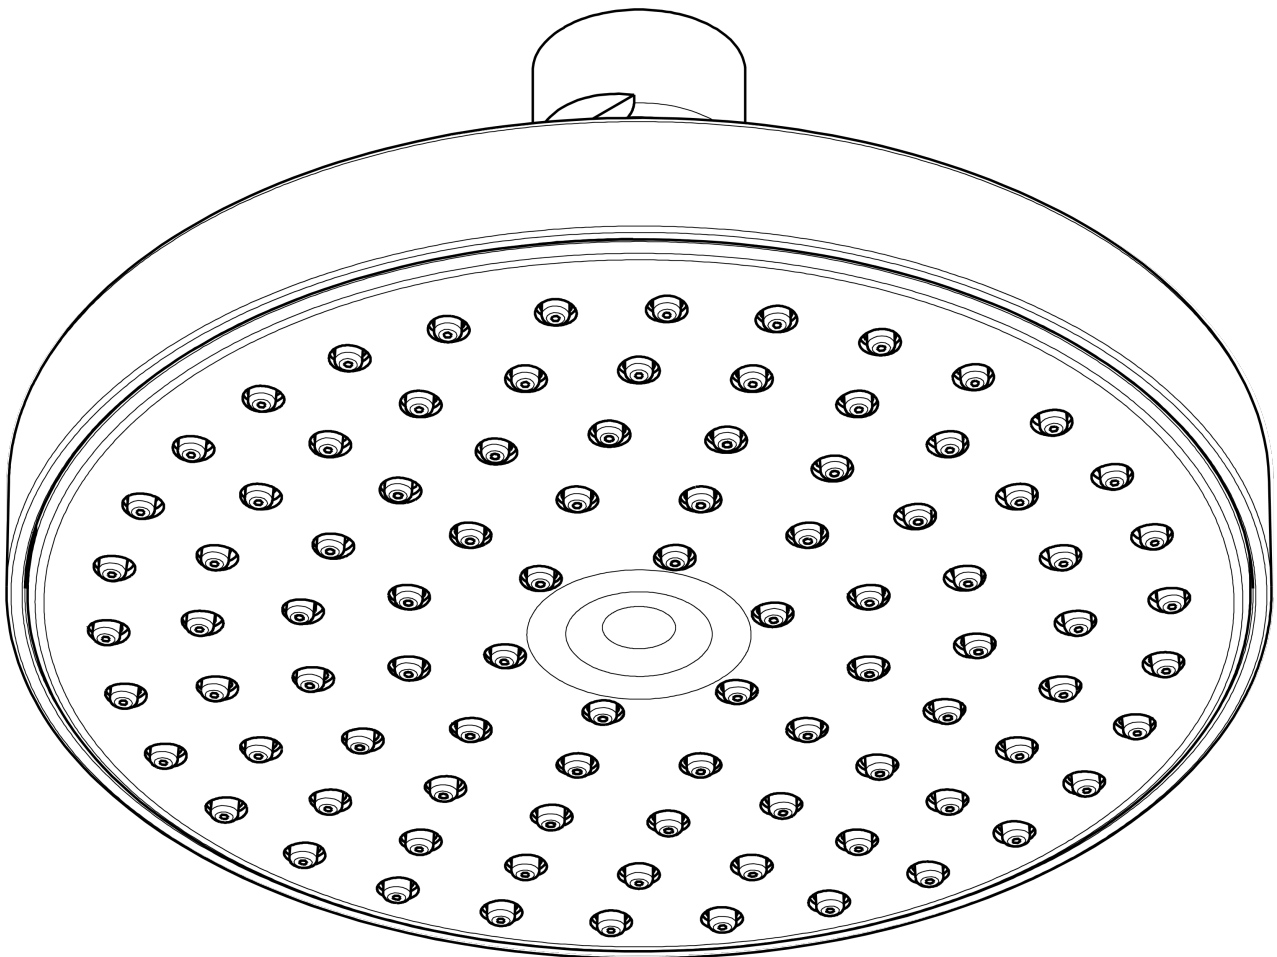

Raindance S

Showerhead 150 1-Jet, 2.5 GPM

Finishes : **brushed nickel** Part no. : **27486821**

Description

Features

- 90 no-clog spray channels
- Spray modes: RainAir
- Flow: 2.5 GPM (9.5 L/Min)

Item details

List Price \$ 237.00

Technology

Compliance

Product image

Scale drawing

Raindance S

Showerhead 150 1-Jet, 2.5 GPM

Finishes : **brushed nickel** Part no. : **27486821**

Exploded drawing

Year of production: >02/07

1

Raindance S

Showerhead 150 1-Jet, 2.5 GPM

Finishes : **brushed nickel** Part no. : **27486821**

Spare parts list

Year of production: >**02/07**