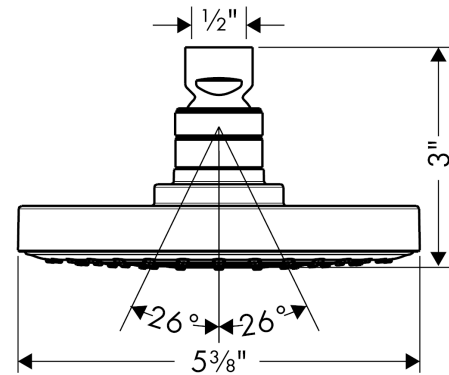

Raindance S

Showerhead 150 1-Jet, 2.5 GPM

Finishes : **brushed nickel** Part no. : **27486821**

Description

Features

- 90 no-clog spray channels
- Spray modes: RainAir
- Flow: 2.5 GPM (9.5 L/Min)

Item details

List Price \$ 237.00

Technology

Compliance

Product image

Scale drawing

Raindance S

Showerhead 150 1-Jet, 2.5 GPM

Finishes : **brushed nickel** Part no. : **27486821**

Exploded drawing

Year of production: >02/07

1

Raindance S

Showerhead 150 1-Jet, 2.5 GPM

Finishes : **brushed nickel** Part no. : **27486821**

Spare parts list

Year of production: >**02/07**