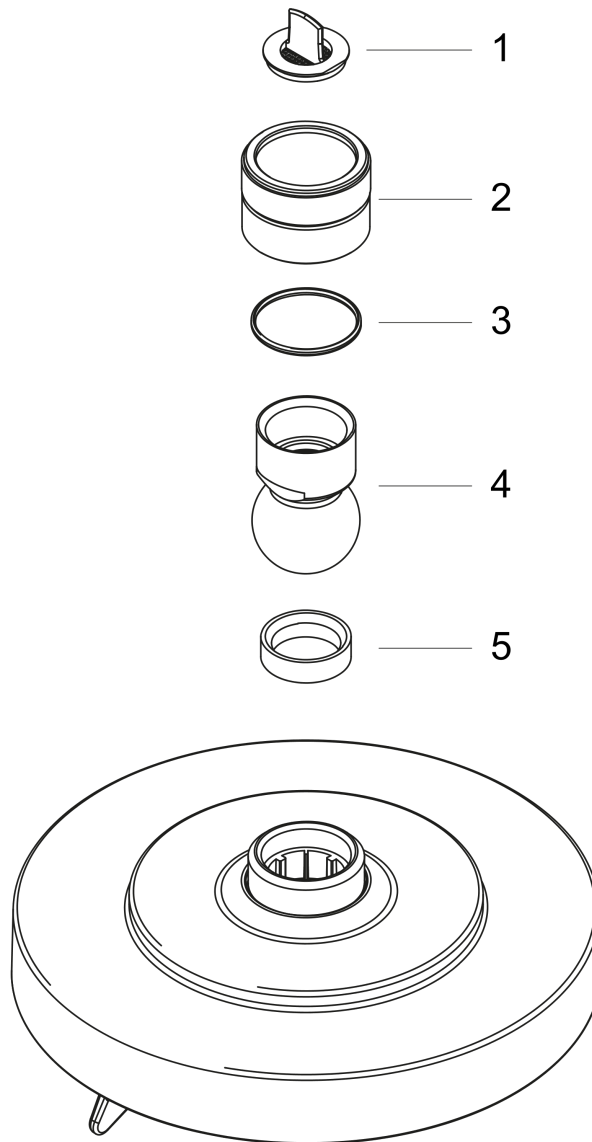

Raindance S

Showerhead 150 3-Jet, 2.5 GPM

Finishes : **brushed nickel** Part no. : **27495821**

Exploded drawing

Year of production: >06/06

Raindance S

Showerhead 150 3-Jet, 2.5 GPM

Finishes : **brushed nickel** Part no. : **27495821**

Spare parts list

Year of production: >06/06

Pos.	Description	Part no.	Price	PU
1	filter packing	96477000	-	1
2	nut	97958820	-	1
3	lever collar	97536000	-	1
4	ball joint	97331000	-	1
5	seal	97606000	-	1