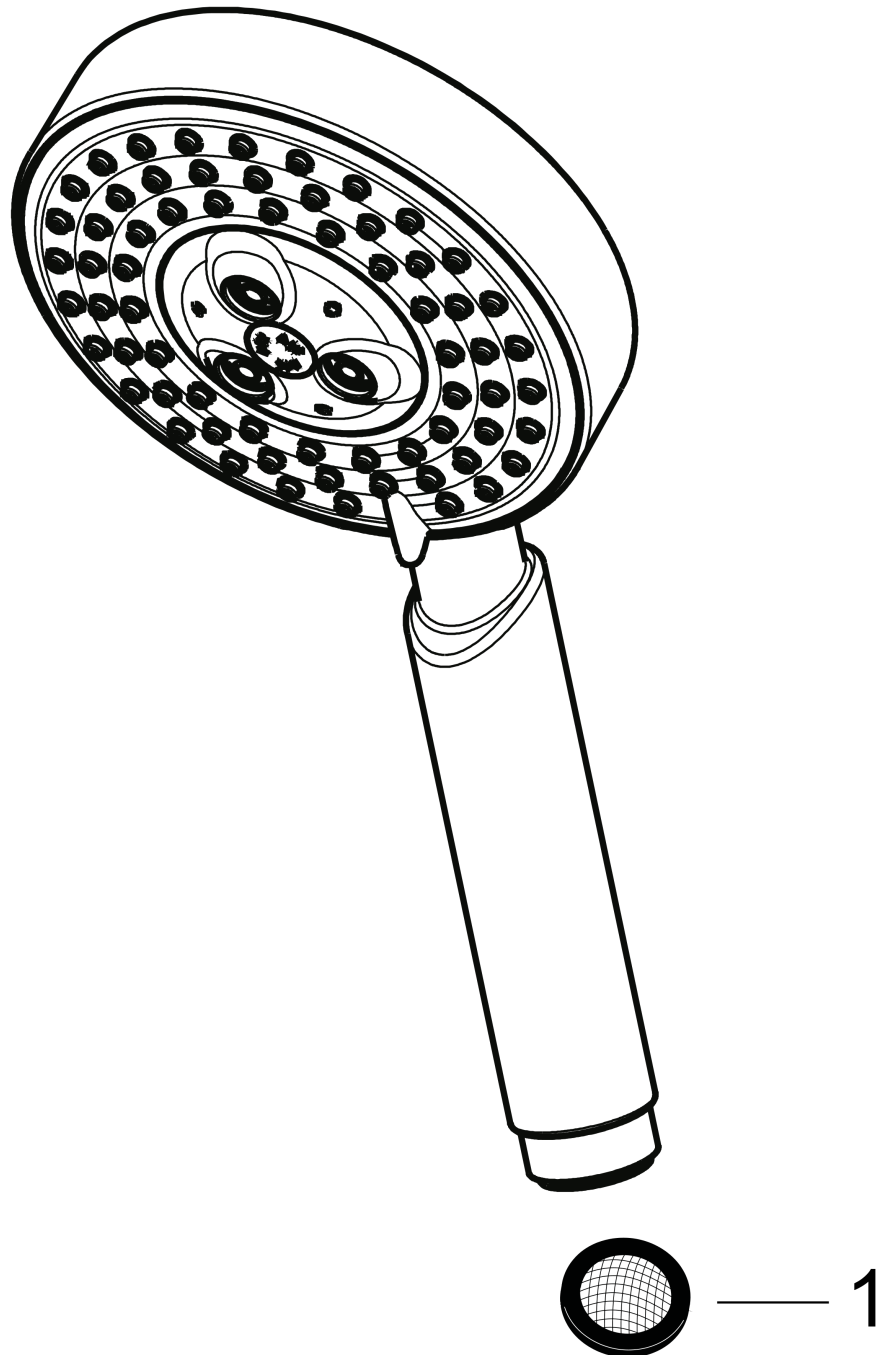

Raindance S

Handshower 100 3-Jet, 2.5 GPM

Finishes : **brushed nickel** Part no. : **28504821**

Description

Features

- 65 no-clog spray channels
- Spray modes: RainAir, BalanceAir, Whirl
- Flow: 2.5 GPM (9.5 L/Min)

Item details

List Price \$ 248.00

Technology

Design awards

reddot design award

Compliance

Product image

Scale drawing

Raindance S
Handshower 100 3-Jet, 2.5 GPM
Finishes : **brushed nickel** Part no. : **28504821**

Exploded drawing

Year of production: >07/06

Raindance S

Handshower 100 3-Jet, 2.5 GPM

Finishes : **brushed nickel** Part no. : **28504821**