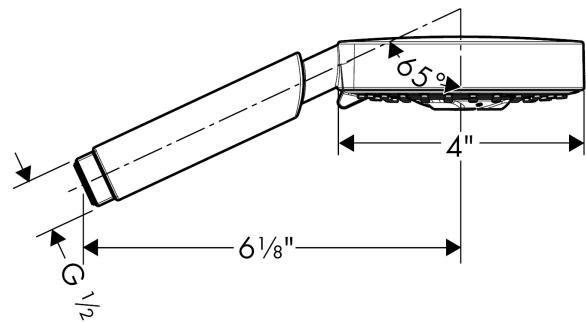

Raindance S

Handshower 100 3-Jet, 2.5 GPM

Finishes : **brushed nickel** Part no. : **28504821**

Description

Features

- 65 no-clog spray channels
- Spray modes: RainAir, BalanceAir, Whirl
- Flow: 2.5 GPM (9.5 L/Min)

Item details

List Price \$ 248.00

Technology

Design awards

reddot design award

Compliance

Product image

Scale drawing

Raindance S
Handshower 100 3-Jet, 2.5 GPM
Finishes : **brushed nickel** Part no. : **28504821**

Exploded drawing

Year of production: >07/06

Raindance S

Handshower 100 3-Jet, 2.5 GPM

Finishes : **brushed nickel** Part no. : **28504821**