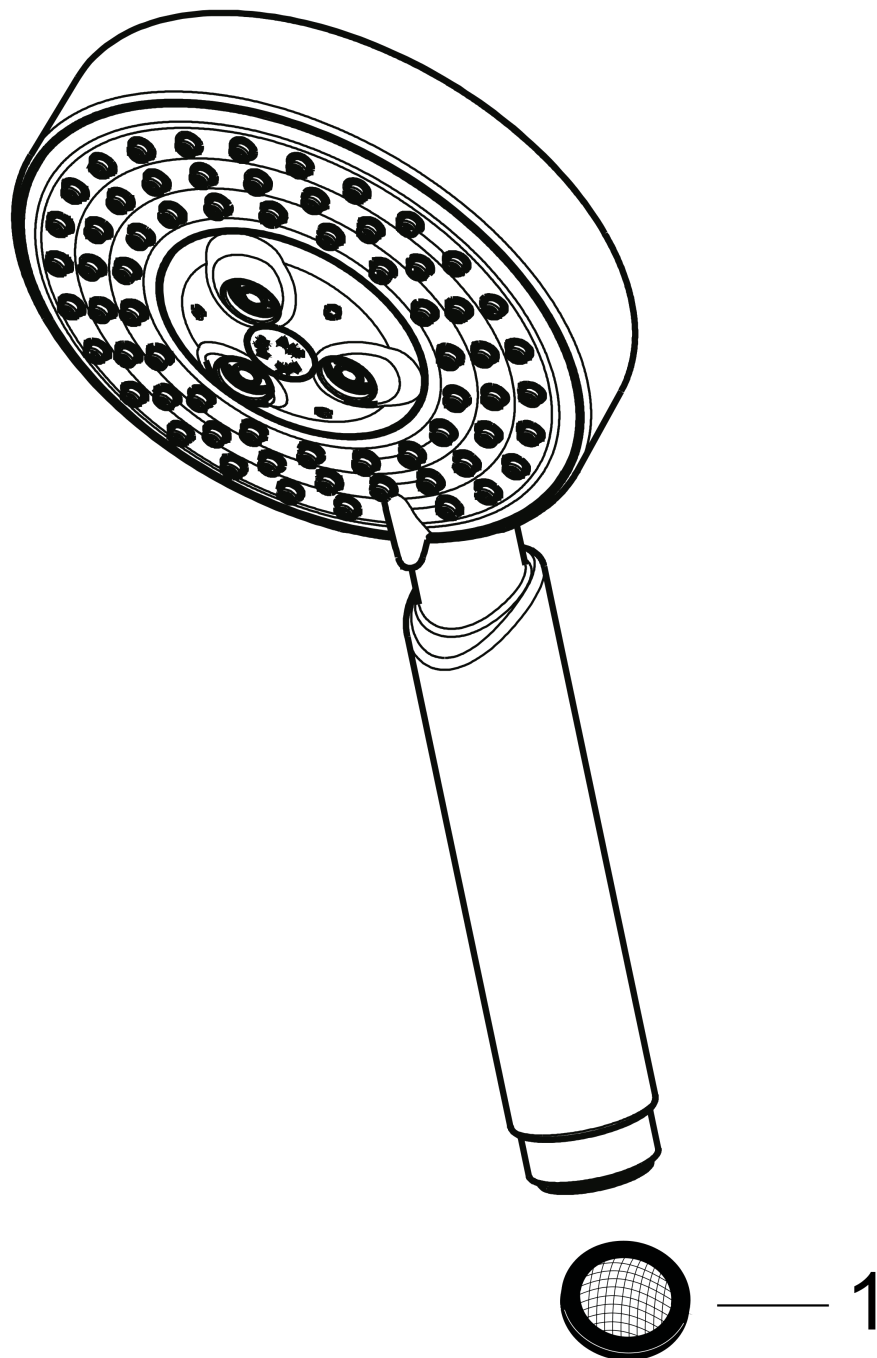

Raindance S

Handshower 100 3-Jet, 2.5 GPM

Finishes : **polished nickel** Part no. : **28504831**

Description

Features

- 65 no-clog spray channels
- Spray modes: RainAir, BalanceAir, Whirl
- Flow: 2.5 GPM (9.5 L/Min)

Item details

List Price \$ 226.00

Technology

Design awards

reddot design award

Compliance

Product image

Scale drawing

Raindance S
Handshower 100 3-Jet, 2.5 GPM
Finishes : **polished nickel** Part no. : **28504831**

Exploded drawing

Year of production: >05/10

Raindance S

Handshower 100 3-Jet, 2.5 GPM

Finishes : **polished nickel** Part no. : **28504831**