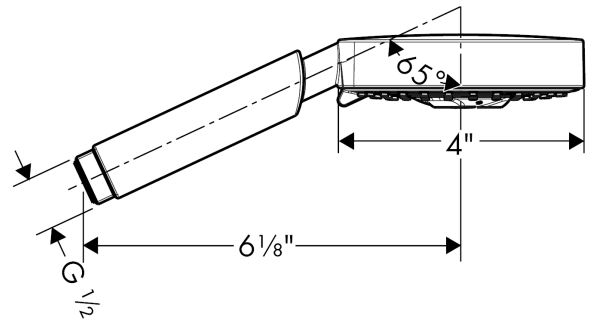

Raindance S

Handshower 100 3-Jet, 2.5 GPM

Finishes : **polished nickel** Part no. : **28504831**

Description

Features

- 65 no-clog spray channels
- Spray modes: RainAir, BalanceAir, Whirl
- Flow: 2.5 GPM (9.5 L/Min)

Item details

List Price \$ 226.00

Technology

Design awards

reddot design award

Compliance

Product image

Scale drawing

Raindance S
Handshower 100 3-Jet, 2.5 GPM
Finishes : **polished nickel** Part no. : **28504831**

Exploded drawing

Year of production: >05/10

Raindance S

Handshower 100 3-Jet, 2.5 GPM

Finishes : **polished nickel** Part no. : **28504831**