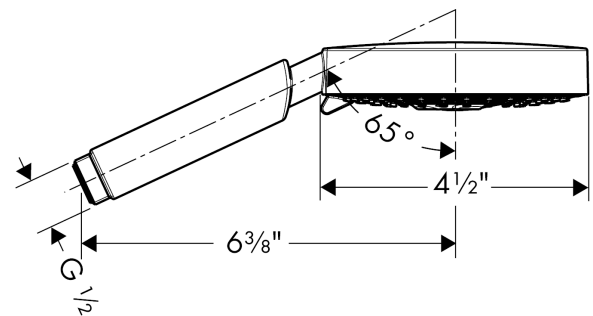

Raindance S

Handshower 120 3-Jet, 2.5 GPM

Finishes : **brushed nickel** Part no. : **28514821**

Description

Features

- 95 no-clog spray channels
- Spray modes: RainAir, BalanceAir, Whirl
- Flow: 2.5 GPM (9.5 L/Min)

Item details

List Price \$ 323.00

Technology

Design awards

Compliance

Product image

Scale drawing

Raindance S

Handshower 120 3-Jet, 2.5 GPM

Finishes : **brushed nickel** Part no. : **28514821**

Exploded drawing

Year of production: >07/10

Raindance S

Handshower 120 3-Jet, 2.5 GPM

Finishes : **brushed nickel** Part no. : **28514821**