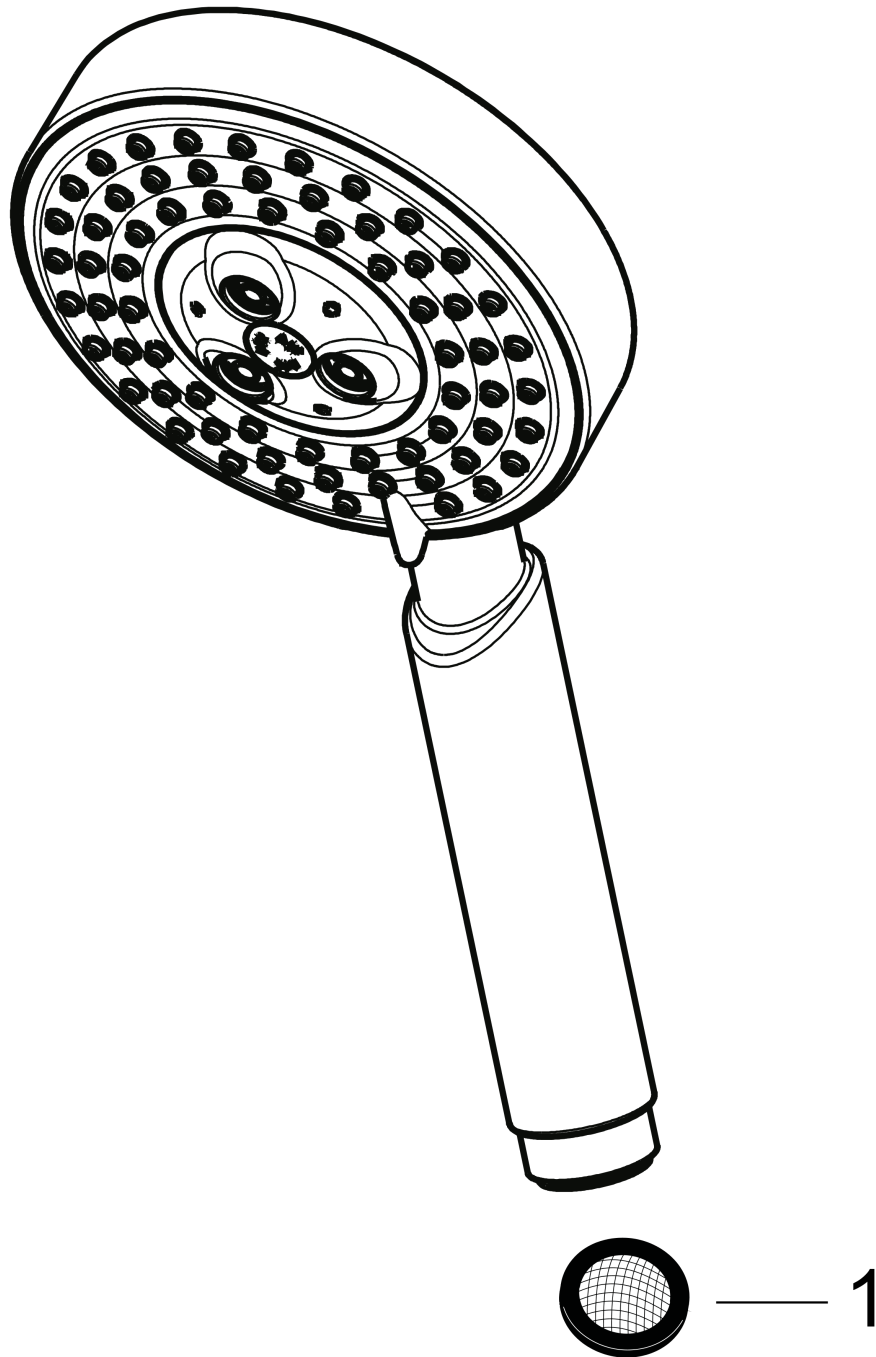

Raindance S

Handshower 120 3-Jet, 2.5 GPM

Finishes : **brushed nickel** Part no. : **28514821**

Description

Features

- 95 no-clog spray channels
- Spray modes: RainAir, BalanceAir, Whirl
- Flow: 2.5 GPM (9.5 L/Min)

Item details

List Price \$ 323.00

Technology

Design awards

Compliance

Product image

Scale drawing

Raindance S

Handshower 120 3-Jet, 2.5 GPM

Finishes : **brushed nickel** Part no. : **28514821**

Exploded drawing

Year of production: >07/10

Raindance S

Handshower 120 3-Jet, 2.5 GPM

Finishes : **brushed nickel** Part no. : **28514821**