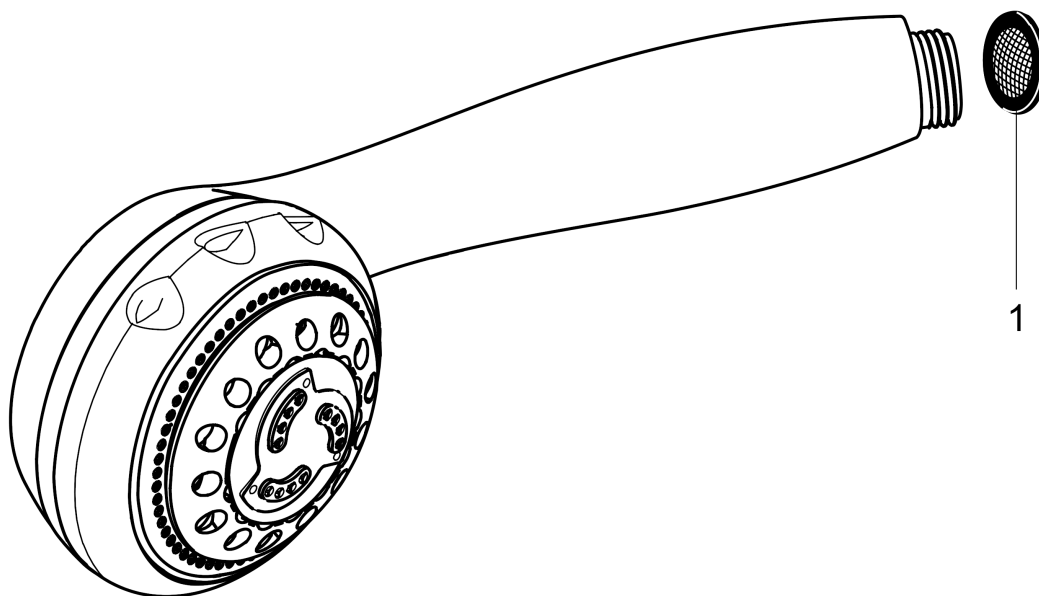

Clubmaster

Handshower 3-Jet, 2.5 GPM

Finishes : **brushed nickel** Part no. : **28525821**

Description

Features

- 72 no-clog spray channels
- Spray modes: Full, Soft spray, Pulsating Massage
- Flow: 2.5 GPM (9.5 L/Min)

Item details

List Price \$ 344.00

Technology

Compliance

Product image

Scale drawing

Clubmaster
Handshower 3-Jet, 2.5 GPM
Finishes : **brushed nickel** Part no. : **28525821**

Exploded drawing

Year of production: >09/03

Clubmaster
Handshower 3-Jet, 2.5 GPM
 Finishes : **brushed nickel** Part no. : **28525821**

Spare parts list

Year of production: >09/03

Pos.	Description	Part no.	Price	PU
1	filter packing	94246000	-	1