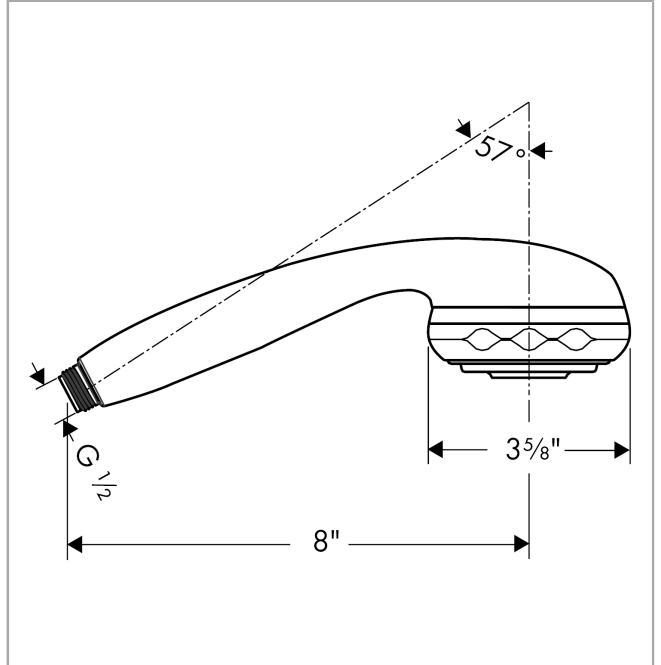

Clubmaster

Handshower 3-Jet, 2.5 GPM

Finishes : **brushed nickel** Part no. : **28525821**

Description

Features

- 72 no-clog spray channels
- Spray modes: Full, Soft spray, Pulsating Massage
- Flow: 2.5 GPM (9.5 L/Min)

Item details

List Price \$ 344.00

Technology

Compliance

Product image

Scale drawing

Clubmaster
Handshower 3-Jet, 2.5 GPM
Finishes : **brushed nickel** Part no. : **28525821**

Exploded drawing

Year of production: >09/03

Clubmaster
Handshower 3-Jet, 2.5 GPM
 Finishes : **brushed nickel** Part no. : **28525821**

Spare parts list

Year of production: >09/03

Pos.	Description	Part no.	Price	PU
1	filter packing	94246000	-	1