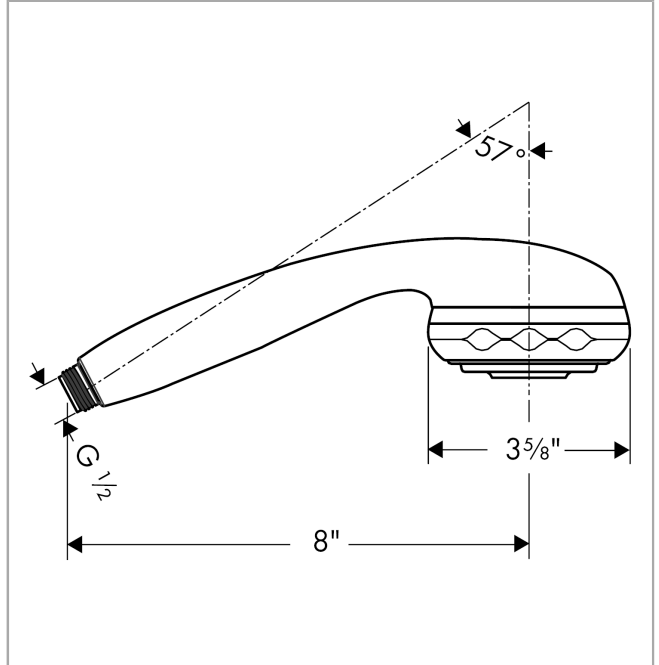

Clubmaster

Handshower 3-Jet, 2.5 GPM

Finishes : **polished nickel** Part no. : **28525831**

Description

Features

- 72 no-clog spray channels
- Spray modes: Full, Soft spray, Pulsating Massage
- Flow: 2.5 GPM (9.5 L/Min)

Item details

List Price \$ 311.00

Technology

Compliance

Product image

Scale drawing

Clubmaster
Handshower 3-Jet, 2.5 GPM
Finishes : **polished nickel** Part no. : **28525831**

Exploded drawing

Year of production: >04/03

Clubmaster
Handshower 3-Jet, 2.5 GPM
 Finishes : **polished nickel** Part no. : **28525831**

Spare parts list

Year of production: >**04/03**

Pos.	Description	Part no.	Price	PU
1	filter packing	94246000	-	1