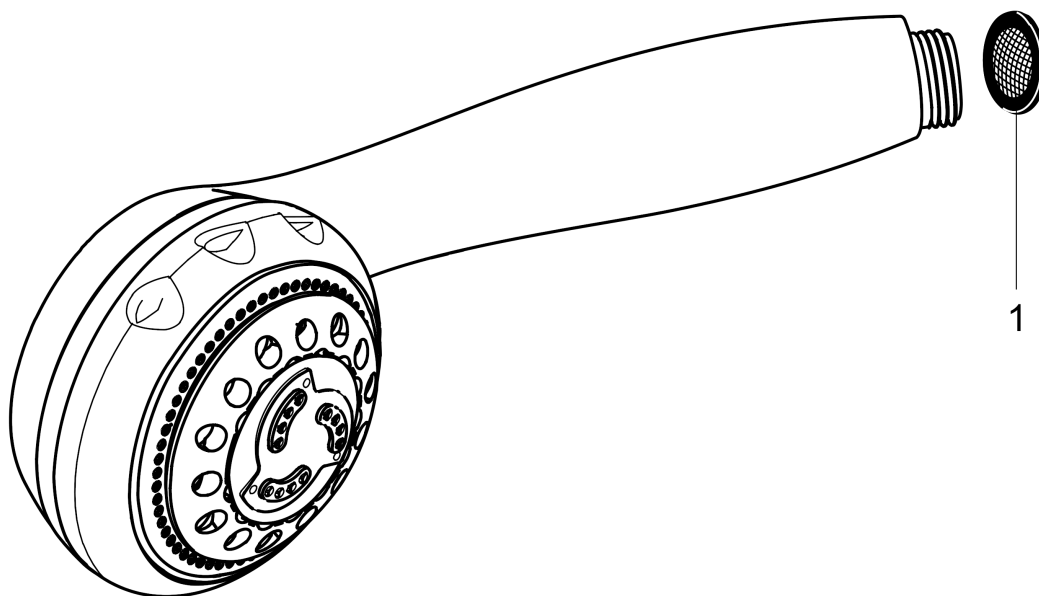

Clubmaster

Handshower 3-Jet, 2.5 GPM

Finishes : **polished nickel** Part no. : **28525831**

Description

Features

- 72 no-clog spray channels
- Spray modes: Full, Soft spray, Pulsating Massage
- Flow: 2.5 GPM (9.5 L/Min)

Item details

List Price \$ 311.00

Technology

Compliance

Product image

Scale drawing

Clubmaster
Handshower 3-Jet, 2.5 GPM
Finishes : **polished nickel** Part no. : **28525831**

Exploded drawing

Year of production: >04/03

Clubmaster
Handshower 3-Jet, 2.5 GPM
 Finishes : **polished nickel** Part no. : **28525831**

Spare parts list

Year of production: >**04/03**

Pos.	Description	Part no.	Price	PU
1	filter packing	94246000	-	1