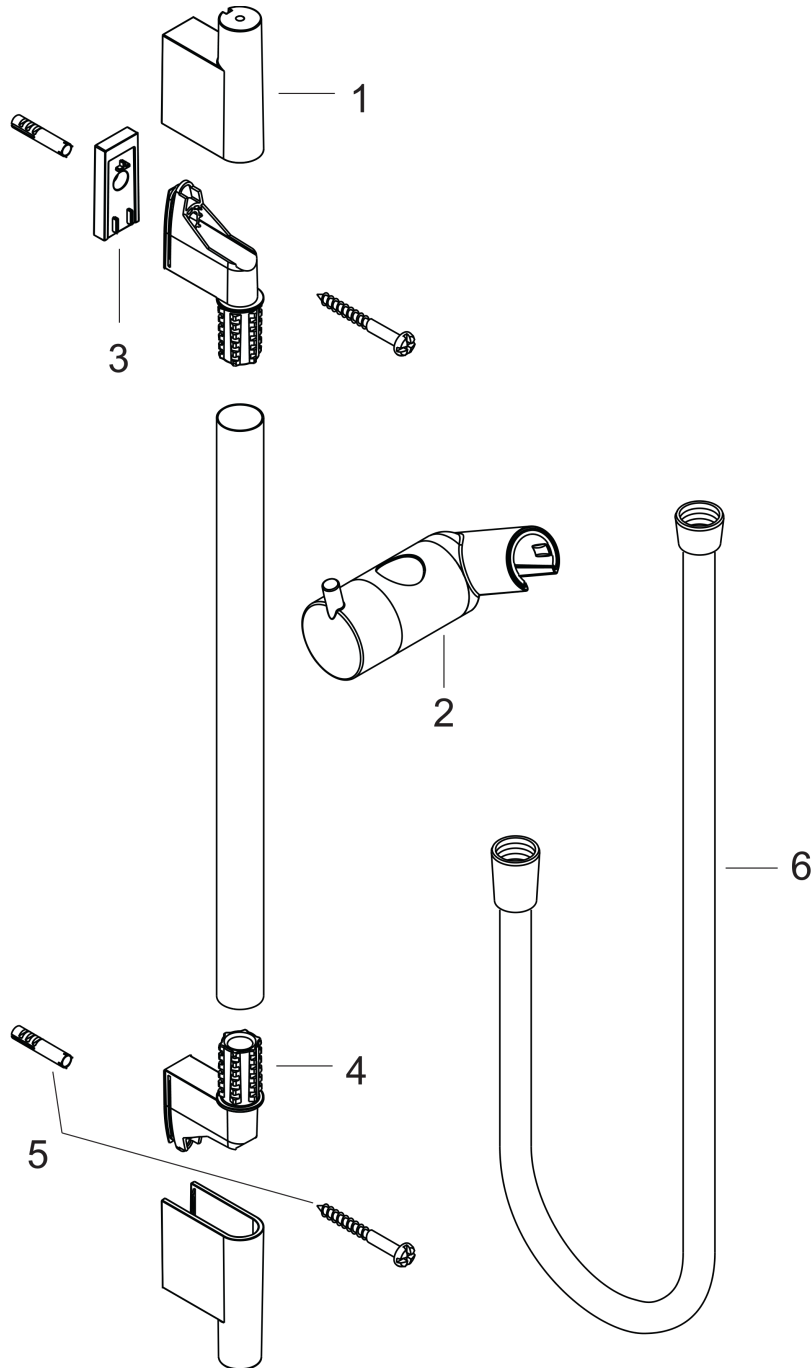

**Unica**

**Wallbar S, 36"**

Finishes : **brushed nickel** Part no. : **28631820**

**Description**

**Features**

- Brass wallbar
- Angle-adjustable holder pivots left and right, slides easily and locks in place

**Item details**

List Price \$ 280.00

**Compliance**

**Product image**

**Scale drawing**

Unica

Wallbar S, 36"

Finishes : brushed nickel

Part no. : 28631820

Exploded drawing

Year of production: >07/05

**Unica**

**Wallbar S, 36"**

Finishes : **brushed nickel**    Part no. : **28631820**

**Spare parts list**

Year of production: >07/05

Pos.	Description	Part no.	Price	PU
1	cover	97709820	-	1
2	support, assy	97651820	-	1
3	tile-matching-disk	97450820	-	1
4	wall support	96275000	-	1
5	mounting set	96179000	-	1
6	shower hose Isiflex'B 1,60 m	28276XXX	-	-
7	shelf Casetta'S	28679000	-	1
8	clips for Casetta, Ø 22 mm	98717000	-	1