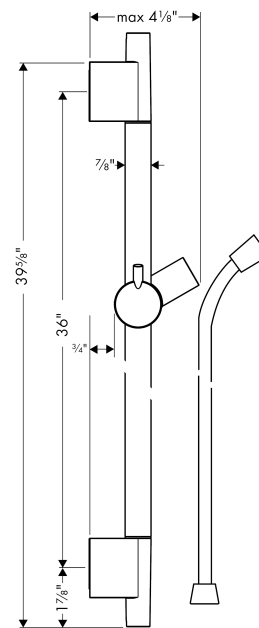

**Unica**

**Wallbar S, 36"**

Finishes : **brushed nickel** Part no. : **28631820**

**Description**

**Features**

- Brass wallbar
- Angle-adjustable holder pivots left and right, slides easily and locks in place

**Item details**

List Price \$ 280.00

**Compliance**

**Product image**

**Scale drawing**

Unica

Wallbar S, 36"

Finishes : brushed nickel

Part no. : 28631820

Exploded drawing

Year of production: >07/05

**Unica**

**Wallbar S, 36"**

Finishes : **brushed nickel**    Part no. : **28631820**

**Spare parts list**

Year of production: >07/05

Pos.	Description	Part no.	Price	PU
1	cover	97709820	-	1
2	support, assy	97651820	-	1
3	tile-matching-disk	97450820	-	1
4	wall support	96275000	-	1
5	mounting set	96179000	-	1
6	shower hose Isiflex'B 1,60 m	28276XXX	-	-
7	shelf Casetta'S	28679000	-	1
8	clips for Casetta, Ø 22 mm	98717000	-	1