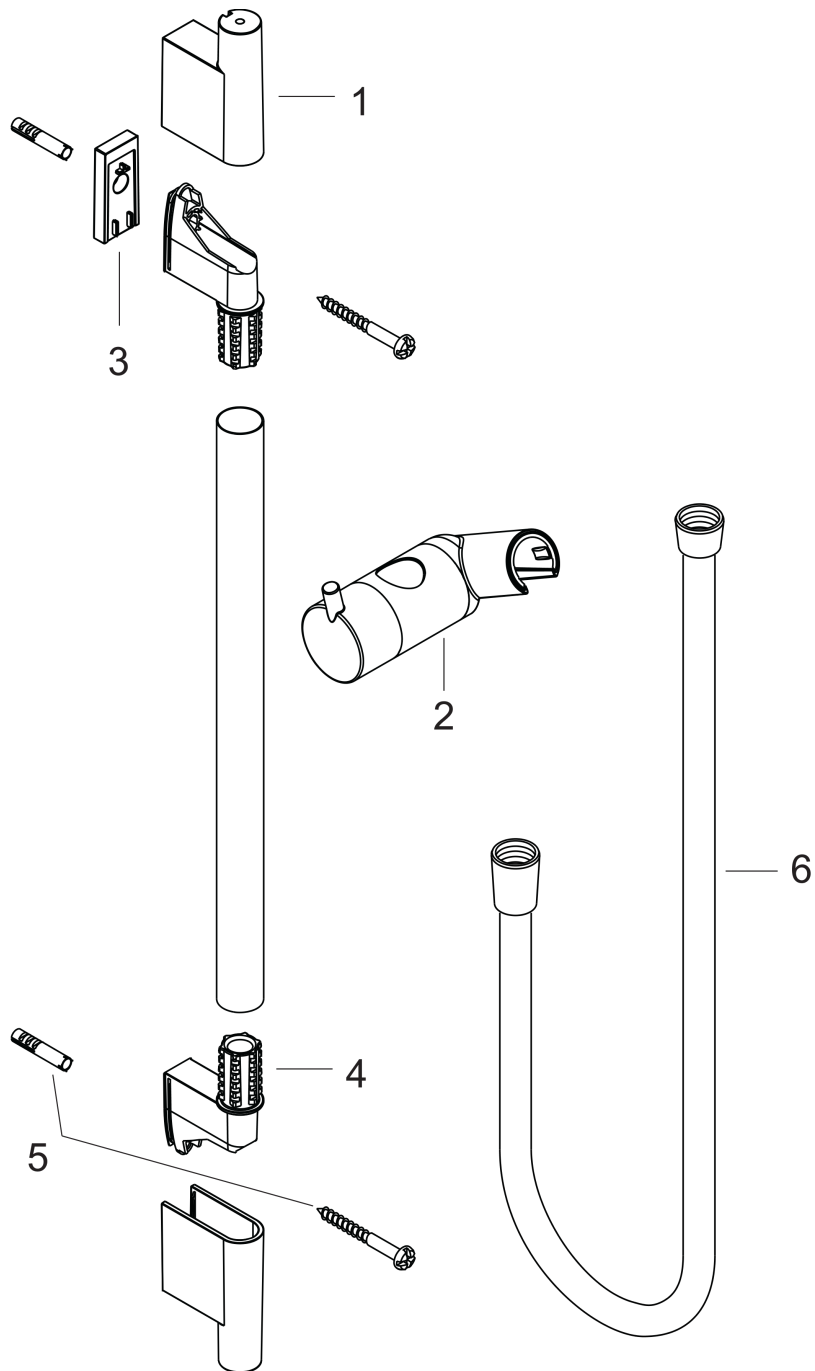

Unica

Wallbar S, 24"

Finishes : **chrome** Part no. : **28632000**

Description

Features

- Brass wallbar
- Angle-adjustable holder pivots left and right, slides easily and locks in place

Item details

List Price \$ 181.00

Compliance

Product image

Scale drawing

Unica

Wallbar S, 24"

Finishes : chrome

Part no. : 28632000

Exploded drawing

Year of production: >04/05

Unica
Wallbar S, 24"
 Finishes : **chrome** Part no. : **28632000**

Spare parts list

Year of production: >04/05

Pos.	Description	Part no.	Price	PU
1	cover	97709000	-	1
2	support, assy	97651000	-	1
3	tile-matching-disk	97450000	-	1
4	wall support	96275000	-	1
5	mounting set	96179000	-	1
6	shower hose Isiflex'B 1,60 m	28276000	-	1