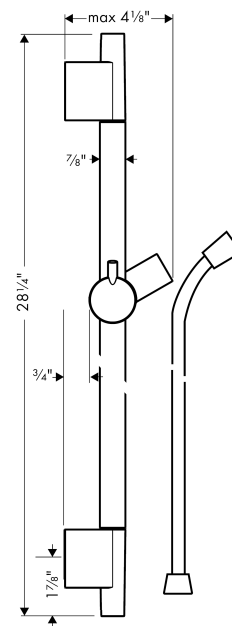

Unica

Wallbar S, 24"

Finishes : **chrome** Part no. : **28632000**

Description

Features

- Brass wallbar
- Angle-adjustable holder pivots left and right, slides easily and locks in place

Item details

List Price \$ 181.00

Compliance

Product image

Scale drawing

Unica

Wallbar S, 24"

Finishes : chrome

Part no. : 28632000

Exploded drawing

Year of production: >04/05

Unica
Wallbar S, 24"
 Finishes : **chrome** Part no. : **28632000**

Spare parts list

Year of production: >04/05

Pos.	Description	Part no.	Price	PU
1	cover	97709000	-	1
2	support, assy	97651000	-	1
3	tile-matching-disk	97450000	-	1
4	wall support	96275000	-	1
5	mounting set	96179000	-	1
6	shower hose Isiflex'B 1,60 m	28276000	-	1