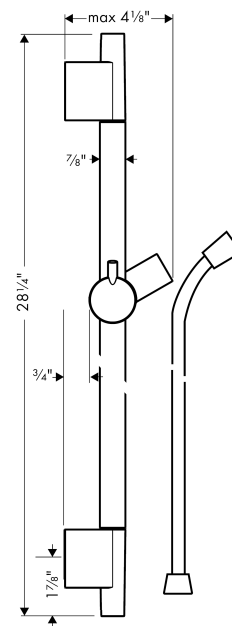

**Unica**

**Wallbar S, 24"**

Finishes : **brushed nickel** Part no. : **28632820**

**Description**

**Features**

- Brass wallbar
- Angle-adjustable holder pivots left and right, slides easily and locks in place

**Item details**

List Price \$ 248.00

**Compliance**

**Product image**

**Scale drawing**

Unica

Wallbar S, 24"

Finishes : brushed nickel

Part no. : 28632820

Exploded drawing

Year of production: 07/05 - 10/13

**Unica**

**Wallbar S, 24"**

Finishes : **brushed nickel**    Part no. : **28632820**

**Spare parts list**

Year of production: **07/05 - 10/13**

<b>Pos.</b>	<b>Description</b>	<b>Part no.</b>	<b>Price</b>	<b>PU</b>
1	cover	97709820	-	1
2	support, assy	97651820	-	1
3	tile-matching-disk	97450820	-	1
4	wall support	96275000	-	1
5	mounting set	96179000	-	1
6	shower hose Isiflex'B 1,60 m	28276XXX	-	-