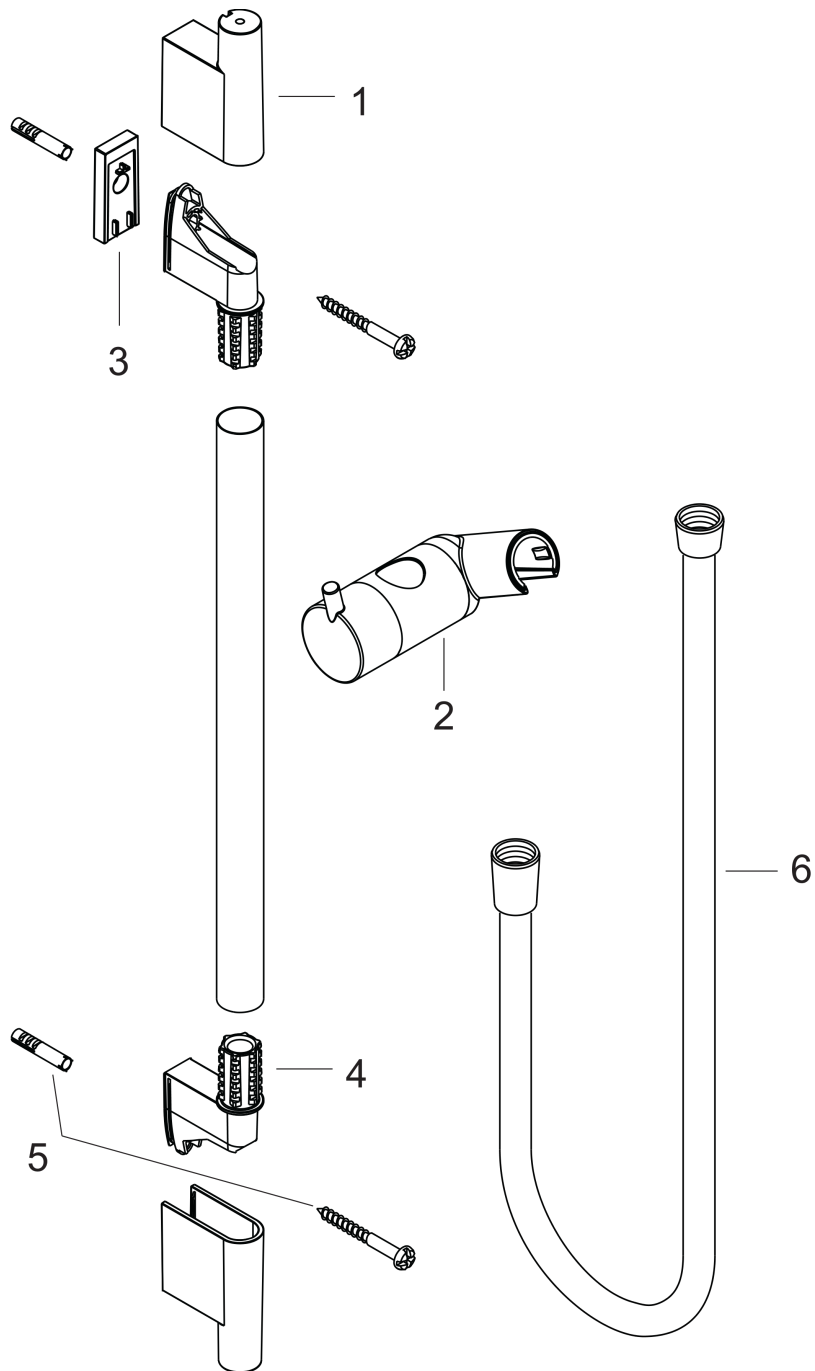

**Unica**

**Wallbar S, 24"**

Finishes : **brushed nickel** Part no. : **28632820**

**Description**

**Features**

- Brass wallbar
- Angle-adjustable holder pivots left and right, slides easily and locks in place

**Item details**

List Price \$ 248.00

**Compliance**

**Product image**

**Scale drawing**

Unica

Wallbar S, 24"

Finishes : brushed nickel

Part no. : 28632820

Exploded drawing

Year of production: 07/05 - 10/13

**Unica**

**Wallbar S, 24"**

Finishes : **brushed nickel**    Part no. : **28632820**

**Spare parts list**

Year of production: **07/05 - 10/13**

<b>Pos.</b>	<b>Description</b>	<b>Part no.</b>	<b>Price</b>	<b>PU</b>
1	cover	97709820	-	1
2	support, assy	97651820	-	1
3	tile-matching-disk	97450820	-	1
4	wall support	96275000	-	1
5	mounting set	96179000	-	1
6	shower hose Isiflex'B 1,60 m	28276XXX	-	-