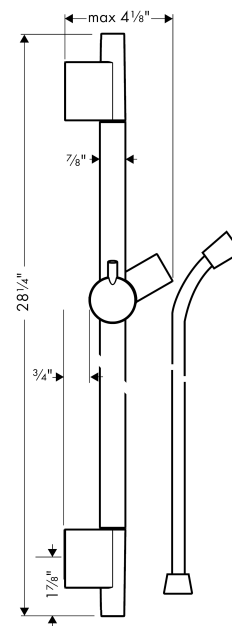

Unica
Wallbar S, 24"
 Finishes : **polished nickel** Part no. : **28632830**

Description

Features

- Brass wallbar
- Angle-adjustable holder pivots left and right, slides easily and locks in place

Item details

List Price \$ 205.00

Compliance

Product image

Scale drawing

Unica

Wallbar S, 24"

Finishes : polished nickel

Part no. : 28632830

Exploded drawing

Year of production: >04/05

Unica
Wallbar S, 24"
 Finishes : **polished nickel** Part no. : **28632830**

Spare parts list

Year of production: >04/05

Pos.	Description	Part no.	Price	PU
1	cover	97709XXX	-	-
2	support, assy	97651XXX	-	-
3	tile-matching-disk	97450XXX	-	-
4	wall support	96275XXX	-	-
5	mounting set	96179XXX	-	-
6	shower hose Isiflex'B 1,60 m	28276830	-	1