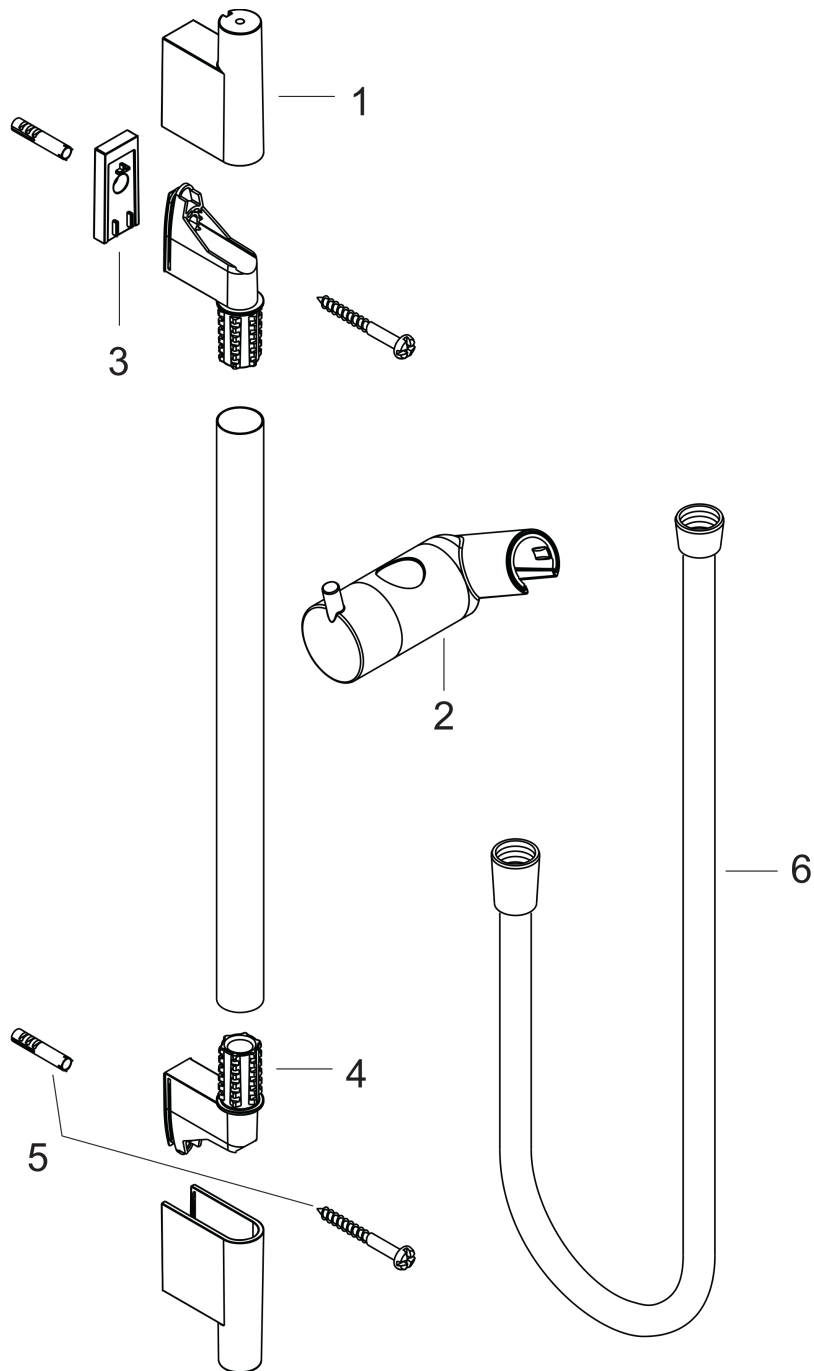

Unica
Wallbar S, 24"
 Finishes : **polished nickel** Part no. : **28632830**

Description

Features

- Brass wallbar
- Angle-adjustable holder pivots left and right, slides easily and locks in place

Item details

List Price \$ 205.00

Compliance

Product image

Scale drawing

Unica

Wallbar S, 24"

Finishes : polished nickel

Part no. : 28632830

Exploded drawing

Year of production: >04/05

Unica
Wallbar S, 24"
 Finishes : **polished nickel** Part no. : **28632830**

Spare parts list

Year of production: >04/05

Pos.	Description	Part no.	Price	PU
1	cover	97709XXX	-	-
2	support, assy	97651XXX	-	-
3	tile-matching-disk	97450XXX	-	-
4	wall support	96275XXX	-	-
5	mounting set	96179XXX	-	-
6	shower hose Isiflex'B 1,60 m	28276830	-	1