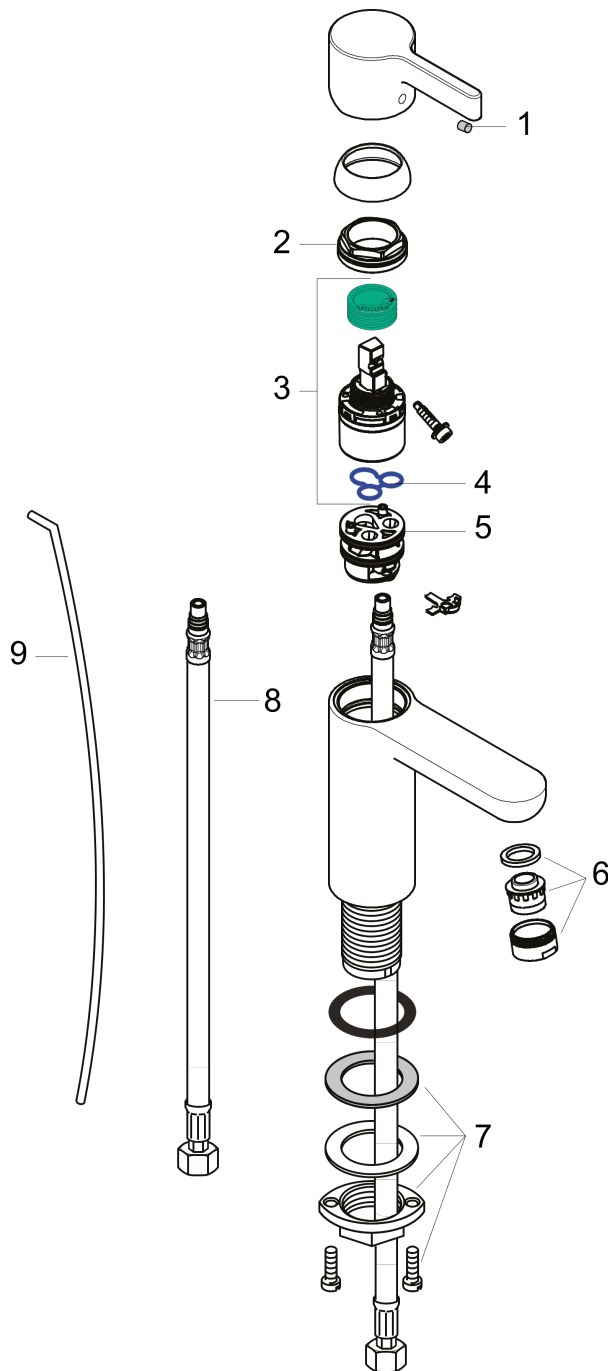

Metris S
Single-Hole Faucet 100 with Pop-Up Drain, 1.2 GPM
Finishes : **brushed nickel** Part no. : **31060821**

Exploded drawing

Year of production: >07/16

Metris S

Single-Hole Faucet 100 with Pop-Up Drain, 1.2 GPM

Finishes : **brushed nickel** Part no. : **31060821**

Spare parts list

Year of production: >07/16

Pos.	Description	Part no.	Price	PU
1	screw cover	96338000	-	1
2	nut	97209000	-	1
3	cartridge, assy	95646001	-	1
4	seal	95008000	-	1
5	O-Ring 30x2	98186000	-	1
6	aerator M24x1 (4,5 l/min)	92877820	-	1
7	fixing set (Ø 32)	13961000	-	1
8	connection hose 18½" M8x0,75 3/8"	96321001	-	1
9	pull rod	96657820	-	1
a	pop up waste	88509820	-	1
b	lever collar	97548000	-	1
c	locking screw for handle	95140000	-	1