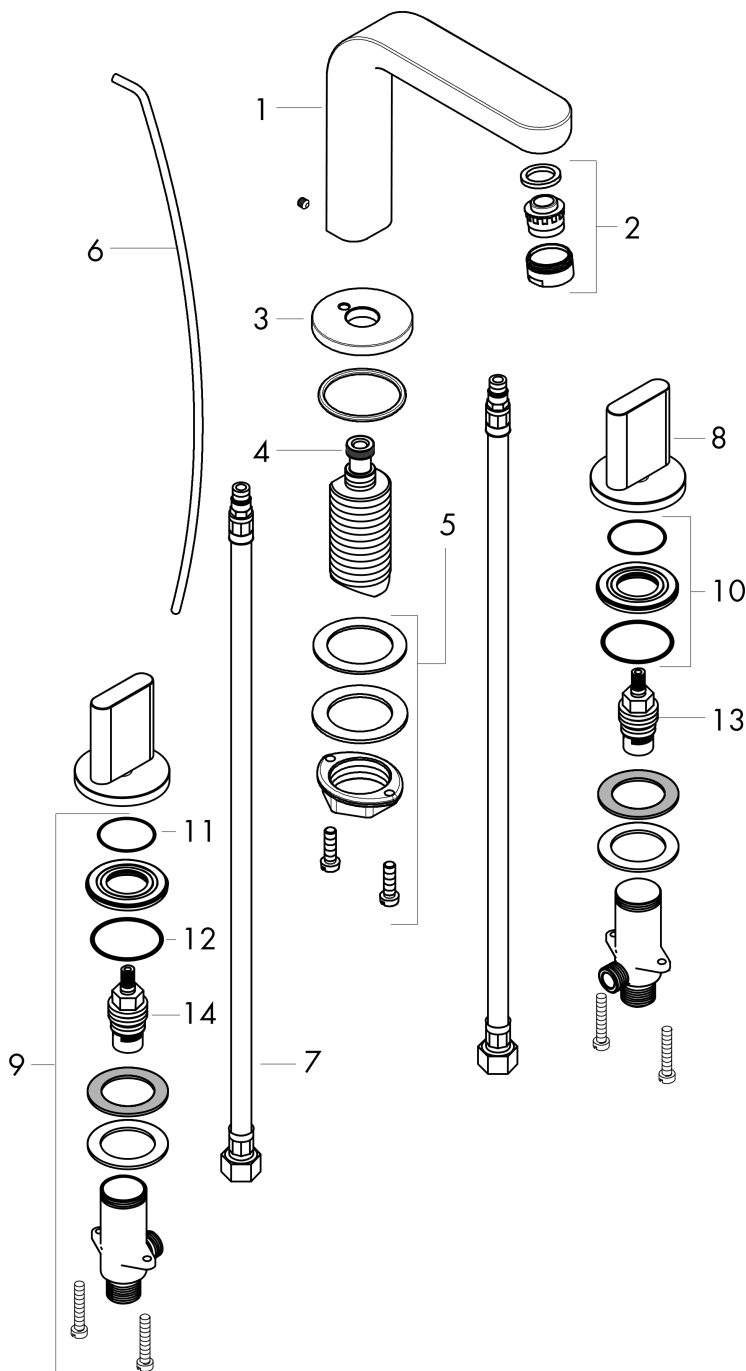

## Metris S

Widespread Faucet 100 with Full Handles and Pop-Up Drain, 1.2 GPM

Finishes : brushed nickel Part no. : 31063821

### Exploded drawing

Year of production: >07/16

## Metris S

Widespread Faucet 100 with Full Handles and Pop-Up Drain, 1.2 GPM

Finishes : **brushed nickel** Part no. : **31063821**

### Spare parts list

Year of production: >07/16

Pos.	Description	Part no.	Price	PU
1	spout cpl.	97504820	-	1
2	aerator M24x1 (4,5 l/min)	92877820	-	1
3	escutcheon for spout	97505820	-	1
4	O-ring 11x2	98127000	-	1
5	fixing set (Ø 32)	13961000	-	1
6	pull rod	96657820	-	1
7	connection hose 18½" M8x0,75 3/8"	96321001	-	1
8	handle for cold water	97502820	-	1
9	stop valve cpl.	97357001	-	1
10	nut	92854000	-	1
11	O-Ring 32x2,5	96364000	-	1
12	O-ring 40x3	92634000	-	1
13	shut off unit left closing	94008000	-	1
14	shut off unit right closing	94009000	-	1
a	pop up waste	88509820	-	1