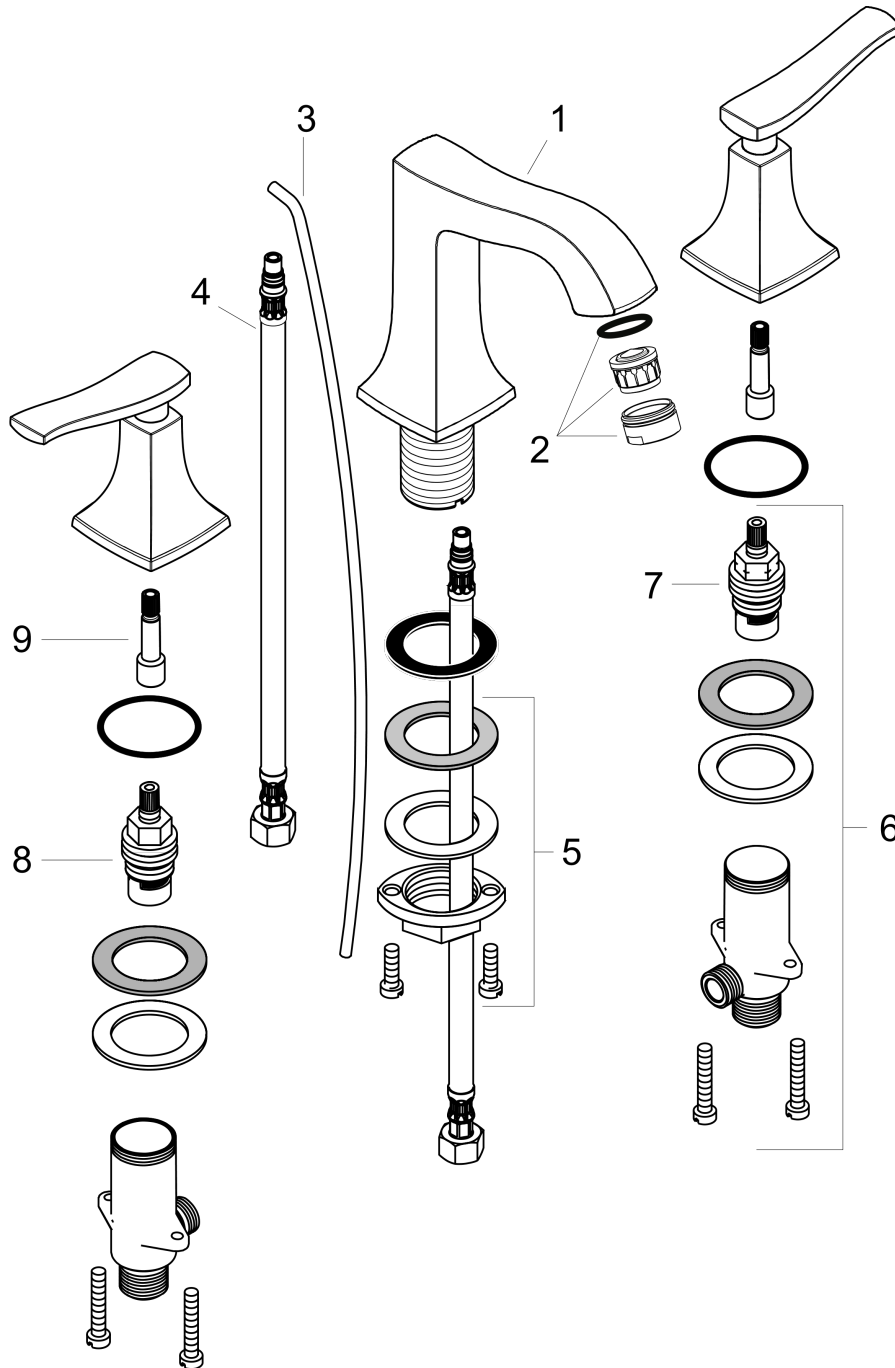

**Metris C**  
**Widespread Faucet 100 with Pop-Up Drain, 1.2 GPM**  
 Finishes : brushed nickel Part no. : 31073821

Exploded drawing

Year of production: >07/16

**Metris C****Widespread Faucet 100 with Pop-Up Drain, 1.2 GPM**Finishes : **brushed nickel** Part no. : **31073821****Spare parts list**

Year of production: &gt;07/16

<b>Pos.</b>	<b>Description</b>	<b>Part no.</b>	<b>Price</b>	<b>PU</b>
1	spout cpl.	95394821	-	1
2	aerator M24x1 (4,5 l/min)	92877820	-	1
3	pull rod	96657820	-	1
4	connection hose 18½" M8x0,75 3/8"	96321001	-	1
5	fixing set (Ø 32)	13961000	-	1
6	stop valve cpl.	97357001	-	1
7	shut off unit left closing	94008000	-	1
8	shut off unit right closing	94009000	-	1
9	adapter for handle	95252000	-	1
a	pop up waste	88509820	-	1
b	handle for hot water	31292821	-	1
c	handle fixing set	98932000	-	1