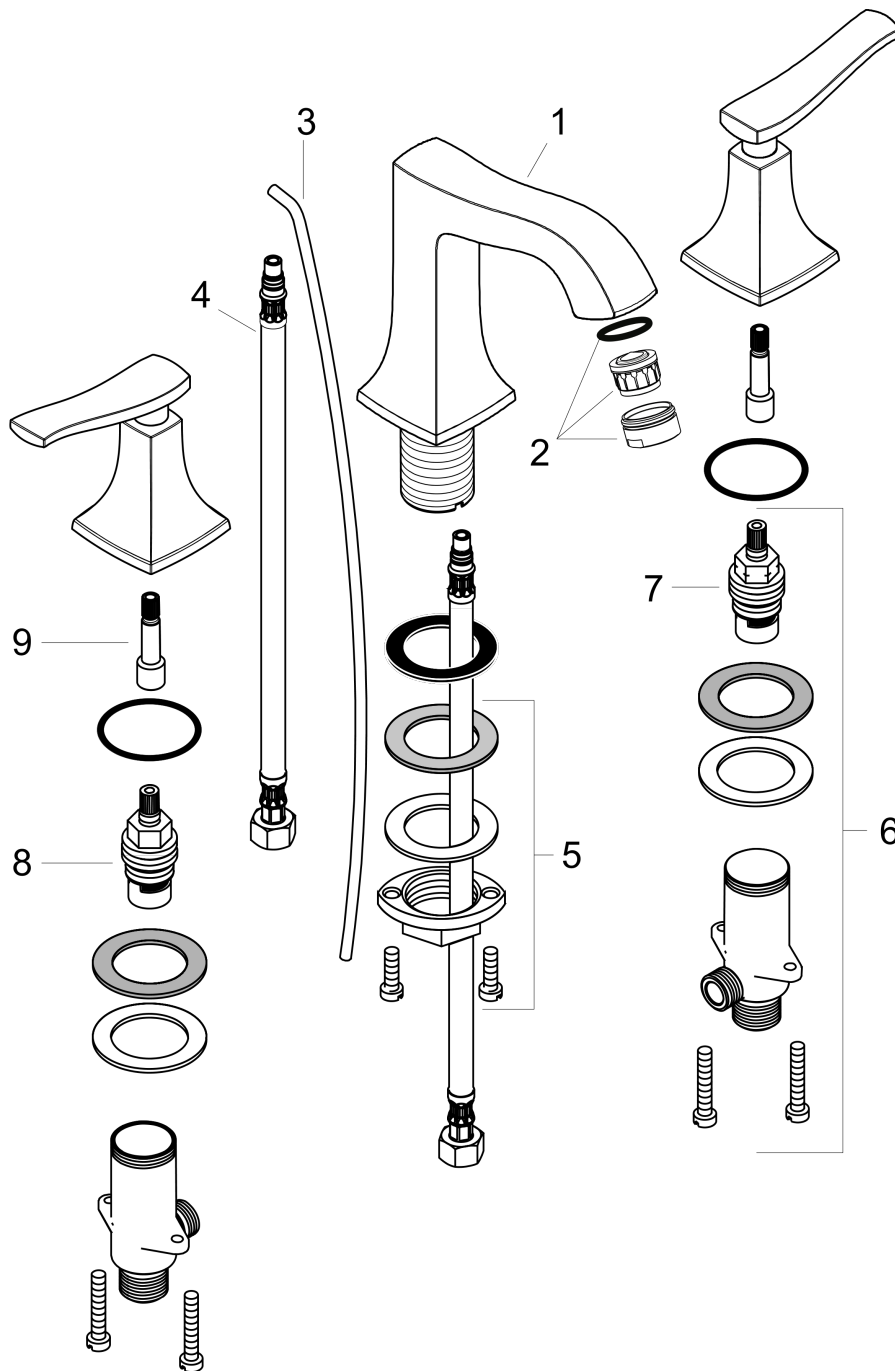

Metris C
Widespread Faucet 100 with Pop-Up Drain, 1.2 GPM
 Finishes : polished nickel Part no. : 31073831

Exploded drawing

Year of production: >07/16

Metris C**Widespread Faucet 100 with Pop-Up Drain, 1.2 GPM**Finishes : **polished nickel** Part no. : **31073831****Spare parts list**

Year of production: >07/16

Pos.	Description	Part no.	Price	PU
1	spout cpl.	95394831	-	1
2	aerator M24x1 (4,5 l/min)	92877830	-	1
3	pull rod	96657830	-	1
4	connection hose 18½" M8x0,75 3/8"	96321001	-	1
5	fixing set (Ø 32)	13961000	-	1
6	stop valve cpl.	97357001	-	1
7	shut off unit left closing	94008000	-	1
8	shut off unit right closing	94009000	-	1
9	adapter for handle	95252000	-	1
a	handle for hot water	31292831	-	1
b	pop up waste	88509830	-	1
c	lever collar	97548000	-	1
e	handle fixing set	98932000	-	1