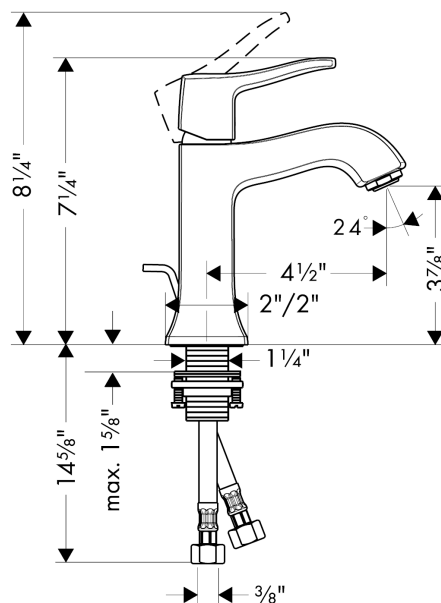

Metris C
Single-Hole Faucet 100 with Pop-Up Drain, 1.2 GPM
 Finishes : **rubbed bronze** Part no. : **31075921**

Description

Features

- Aerated spray
- Flow: 1.2 GPM (4.5 L/Min)
- Ceramic cartridge
- Includes pop-up drain

Item details

Technology

Compliance

Product image

Scale drawing

Metris C
Single-Hole Faucet 100 with Pop-Up Drain, 1.2 GPM
Finishes : **rubbed bronze** Part no. : **31075921**

Exploded drawing

Year of production: >07/16

Metris C

Single-Hole Faucet 100 with Pop-Up Drain, 1.2 GPM

Finishes : **rubbed bronze** Part no. : **31075921**

Spare parts list

Year of production: >07/16

Pos.	Description	Part no.	Price	PU
1	handle	31291920	-	1
2	screw cover	96338000	-	1
3	flange	98863920	-	1
4	nut	98864000	-	1
5	cartridge, assy	95973001	-	1
6	locking screw for handle	95140000	-	1
7	seal	98865000	-	1
8	adapter for cartridge	98866000	-	1
9	aerator M24x1 (4,5 l/min)	92877920	-	1
10	fixing set (Ø 32)	13961000	-	1
11	pull rod	96657920	-	1
12	connection hose 18½" M8x0,75 3/8"	96321001	-	1
a	pop up waste	88509920	-	1
b	fixation extension 35 mm	13898000	-	1
c	lever collar	97548000	-	1