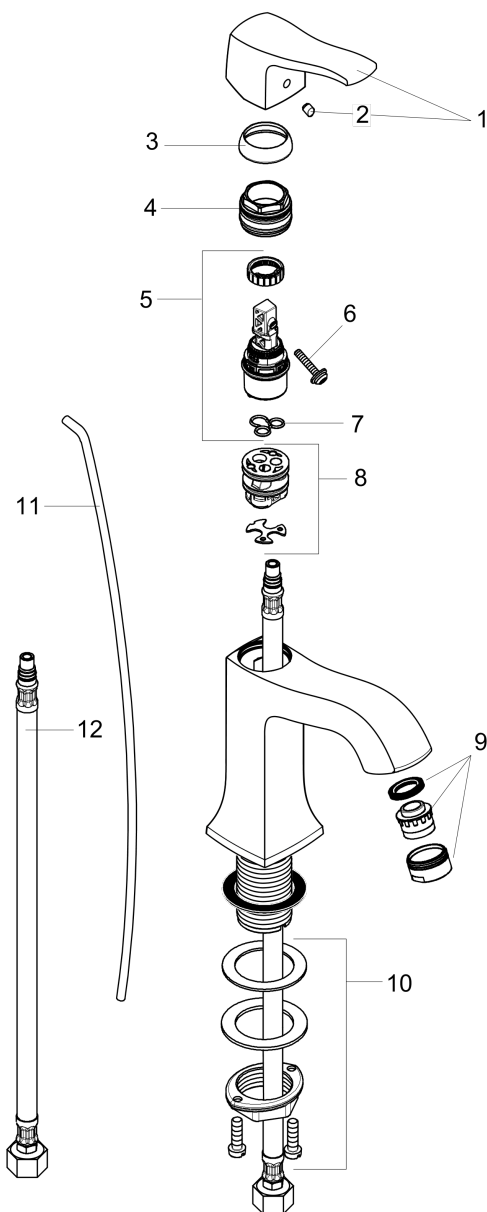

Metris C
Single-Hole Faucet 100 with Pop-Up Drain, 1.2 GPM
 Finishes : **rubbed bronze** Part no. : **31075921**

Description

Features

- Aerated spray
- Flow: 1.2 GPM (4.5 L/Min)
- Ceramic cartridge
- Includes pop-up drain

Item details

Technology

Compliance

Product image

Scale drawing

Metris C
Single-Hole Faucet 100 with Pop-Up Drain, 1.2 GPM
Finishes : **rubbed bronze** Part no. : **31075921**

Exploded drawing

Year of production: >07/16

Metris C

Single-Hole Faucet 100 with Pop-Up Drain, 1.2 GPM

Finishes : **rubbed bronze** Part no. : **31075921**

Spare parts list

Year of production: >07/16

Pos.	Description	Part no.	Price	PU
1	handle	31291920	-	1
2	screw cover	96338000	-	1
3	flange	98863920	-	1
4	nut	98864000	-	1
5	cartridge, assy	95973001	-	1
6	locking screw for handle	95140000	-	1
7	seal	98865000	-	1
8	adapter for cartridge	98866000	-	1
9	aerator M24x1 (4,5 l/min)	92877920	-	1
10	fixing set (Ø 32)	13961000	-	1
11	pull rod	96657920	-	1
12	connection hose 18½" M8x0,75 3/8"	96321001	-	1
a	pop up waste	88509920	-	1
b	fixation extension 35 mm	13898000	-	1
c	lever collar	97548000	-	1