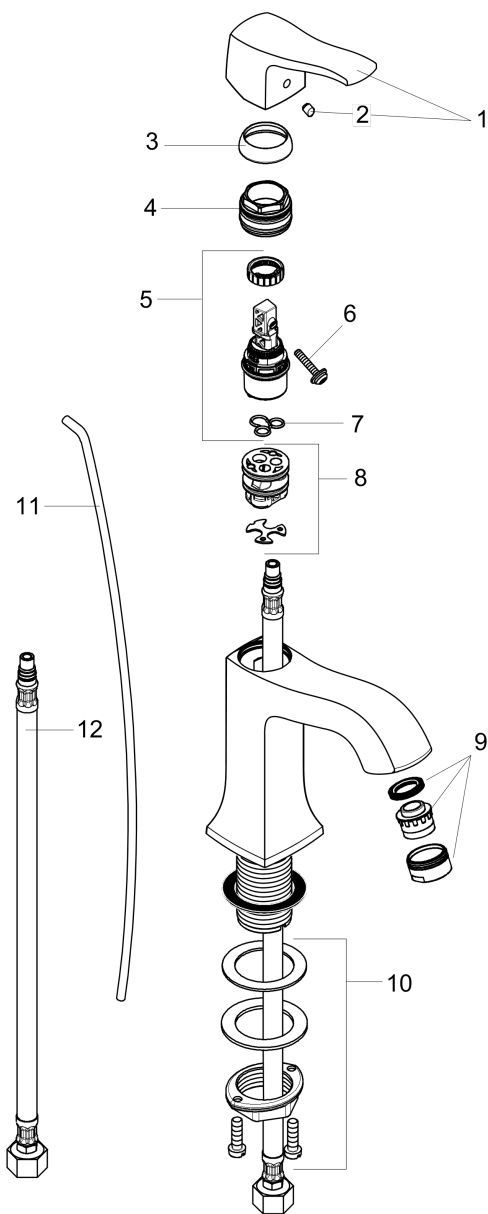

**Metris C**  
**Single-Hole Faucet 100 with Pop-Up Drain, 1.2 GPM**  
Finishes : **rubbed bronze**    Part no. : **31075921**

## Exploded drawing

Year of production: >07/16

## Metris C

Single-Hole Faucet 100 with Pop-Up Drain, 1.2 GPM

Finishes : **rubbed bronze** Part no. : **31075921**

### Spare parts list

Year of production: >07/16

Pos.	Description	Part no.	Price	PU
1	handle	31291920	-	1
2	screw cover	96338000	-	1
3	flange	98863920	-	1
4	nut	98864000	-	1
5	cartridge, assy	95973001	-	1
6	locking screw for handle	95140000	-	1
7	seal	98865000	-	1
8	adapter for cartridge	98866000	-	1
9	aerator M24x1 (4,5 l/min)	92877920	-	1
10	fixing set (Ø 32)	13961000	-	1
11	pull rod	96657920	-	1
12	connection hose 18½" M8x0,75 3/8"	96321001	-	1
a	pop up waste	88509920	-	1
b	fixation extension 35 mm	13898000	-	1
c	lever collar	97548000	-	1