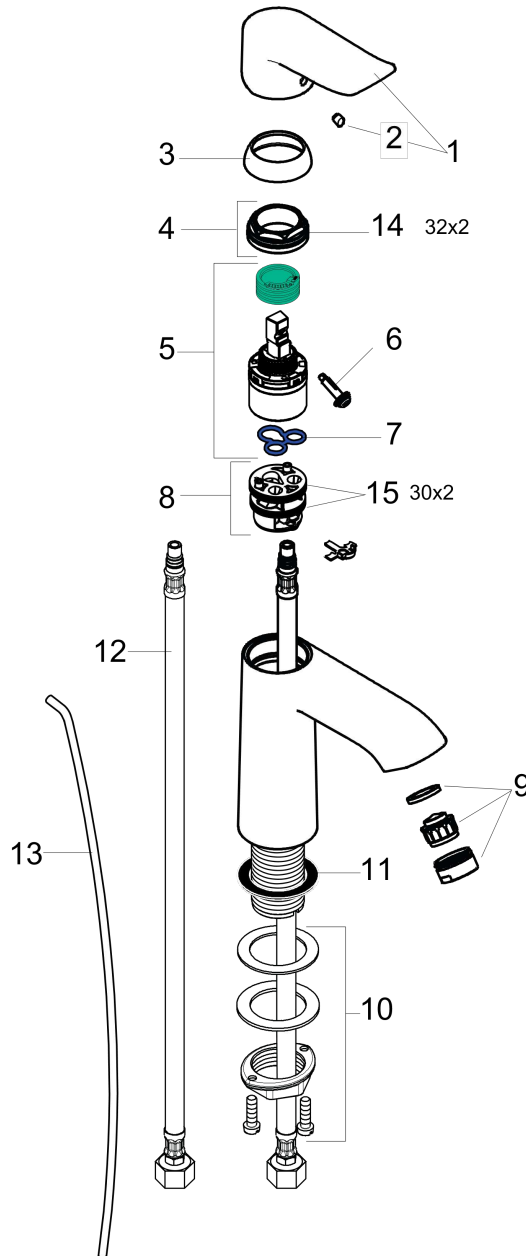

**Metris**  
**Single-Hole Faucet 110 with Pop-Up Drain, 1.2 GPM**  
 Finishes : **chrome**    Part no. : **31080001**

Exploded drawing

Year of production: >07/16

**Metris****Single-Hole Faucet 110 with Pop-Up Drain, 1.2 GPM**Finishes : **chrome** Part no. : **31080001****Spare parts list**

Year of production: &gt;07/16

| Pos. | Description                        | Part no. | Price | PU |
|------|------------------------------------|----------|-------|----|
| 1    | handle                             | 95519000 | -     | 1  |
| 2    | screw cover                        | 96338000 | -     | 1  |
| 3    | flange                             | 97406000 | -     | 1  |
| 4    | nut                                | 97209000 | -     | 1  |
| 5    | cartridge, assy                    | 95646001 | -     | 1  |
| 6    | locking screw for handle           | 95140000 | -     | 1  |
| 7    | seal                               | 95008000 | -     | 1  |
| 8    | adapter for cartridge              | 98750000 | -     | 1  |
| 9    | aerator M24x1 (4,5 l/min)          | 92877000 | -     | 1  |
| 10   | fixing set (Ø 32)                  | 13961000 | -     | 1  |
| 11   | flat seal                          | 98749000 | -     | 1  |
| 12   | connection hose 18½" M8x0,75 3/8"  | 96321001 | -     | 1  |
| 13   | pull rod                           | 96657000 | -     | 1  |
| 14   | O-Ring 32x2                        | 98193000 | -     | 1  |
| 15   | O-Ring 30x2                        | 98186000 | -     | 1  |
| a    | pop up waste                       | 88509000 | -     | 1  |
| b    | aerator M24x1 (3,5 l/min)          | 92508000 | -     | 1  |
| c    | aerator M24x1 (5 l/min)            | 13185000 | -     | 1  |
| d    | aerator swivelling M24x1 (5 l/min) | 95928000 | -     | 1  |