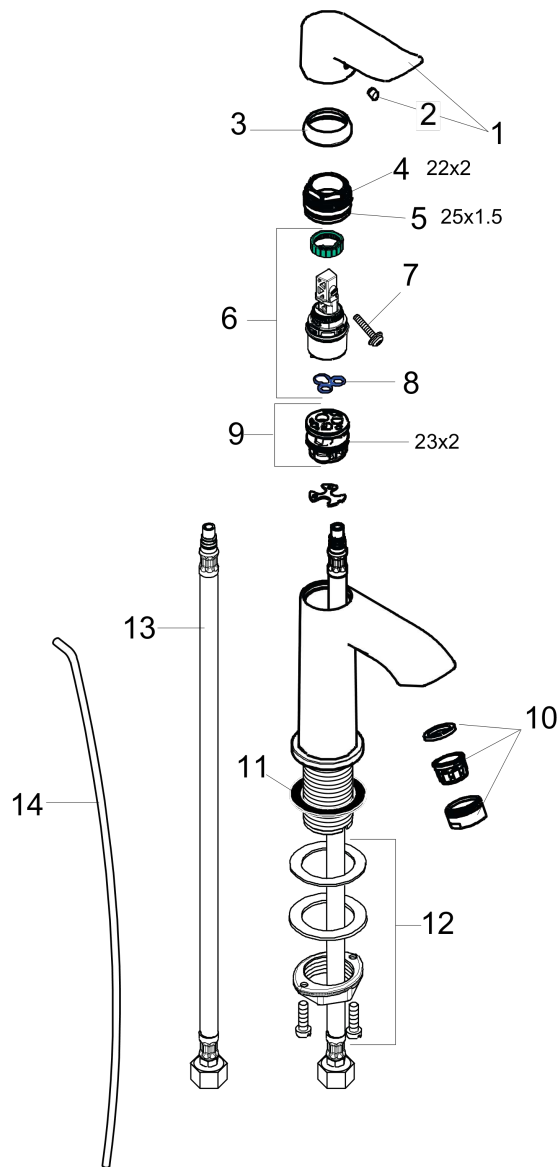

Metris
Single-Hole Faucet 100 with Pop-Up Drain, 1.2 GPM
 Finishes : **chrome** Part no. : **31088001**

Exploded drawing

Year of production: >07/16

Metris

Single-Hole Faucet 100 with Pop-Up Drain, 1.2 GPM

Finishes : **chrome** Part no. : **31088001**

Spare parts list

Year of production: >07/16

Pos.	Description	Part no.	Price	PU
1	handle	95520000	-	1
2	screw cover	96338000	-	1
3	flange	98863000	-	1
4	O-Ring 22x2	98185000	-	1
5	O-ring 25x1,5	98146000	-	1
6	cartridge, assy	95973001	-	1
7	locking screw for handle	95140000	-	1
8	seal	98865000	-	1
9	adapter for cartridge	98866000	-	1
10	aerator M24x1 (4,5 l/min)	92877000	-	1
11	flat seal	98749000	-	1
12	fixing set (Ø 32)	13961000	-	1
13	connection hose 18½" M8x0,75 3/8"	96321001	-	1
14	pull rod	96657000	-	1
a	pop up waste	88509000	-	1
b	nut	98864000	-	1