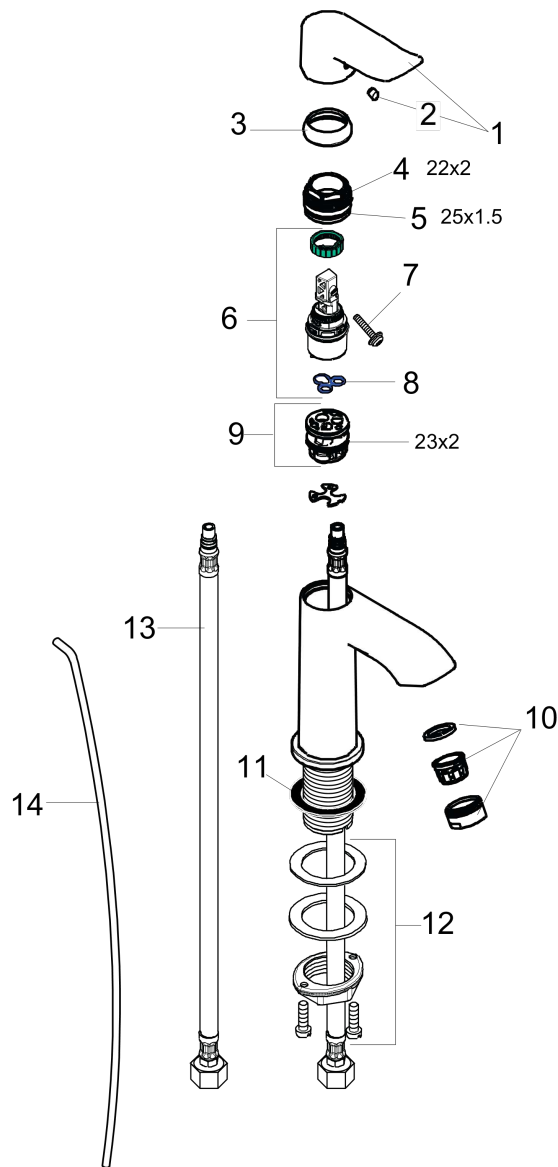

Metris
Single-Hole Faucet 100 with Pop-Up Drain, 1.2 GPM
 Finishes : **brushed nickel** Part no. : **31088821**

Exploded drawing

Year of production: >07/16

Metris

Single-Hole Faucet 100 with Pop-Up Drain, 1.2 GPM

Finishes : **brushed nickel** Part no. : **31088821**

Spare parts list

Year of production: >07/16

Pos.	Description	Part no.	Price	PU
1	handle	95520820	-	1
2	screw cover	96338000	-	1
3	flange	98863820	-	1
4	O-Ring 22x2	98185000	-	1
5	O-ring 25x1,5	98146000	-	1
6	cartridge, assy	95973001	-	1
7	locking screw for handle	95140000	-	1
8	seal	98865000	-	1
9	adapter for cartridge	98866000	-	1
10	aerator M24x1 (4,5 l/min)	92877820	-	1
11	flat seal	98749000	-	1
12	fixing set (Ø 32)	13961000	-	1
13	connection hose 18½" M8x0,75 3/8"	96321001	-	1
14	pull rod	96657820	-	1
a	pop up waste	88509820	-	1
b	nut	98864000	-	1