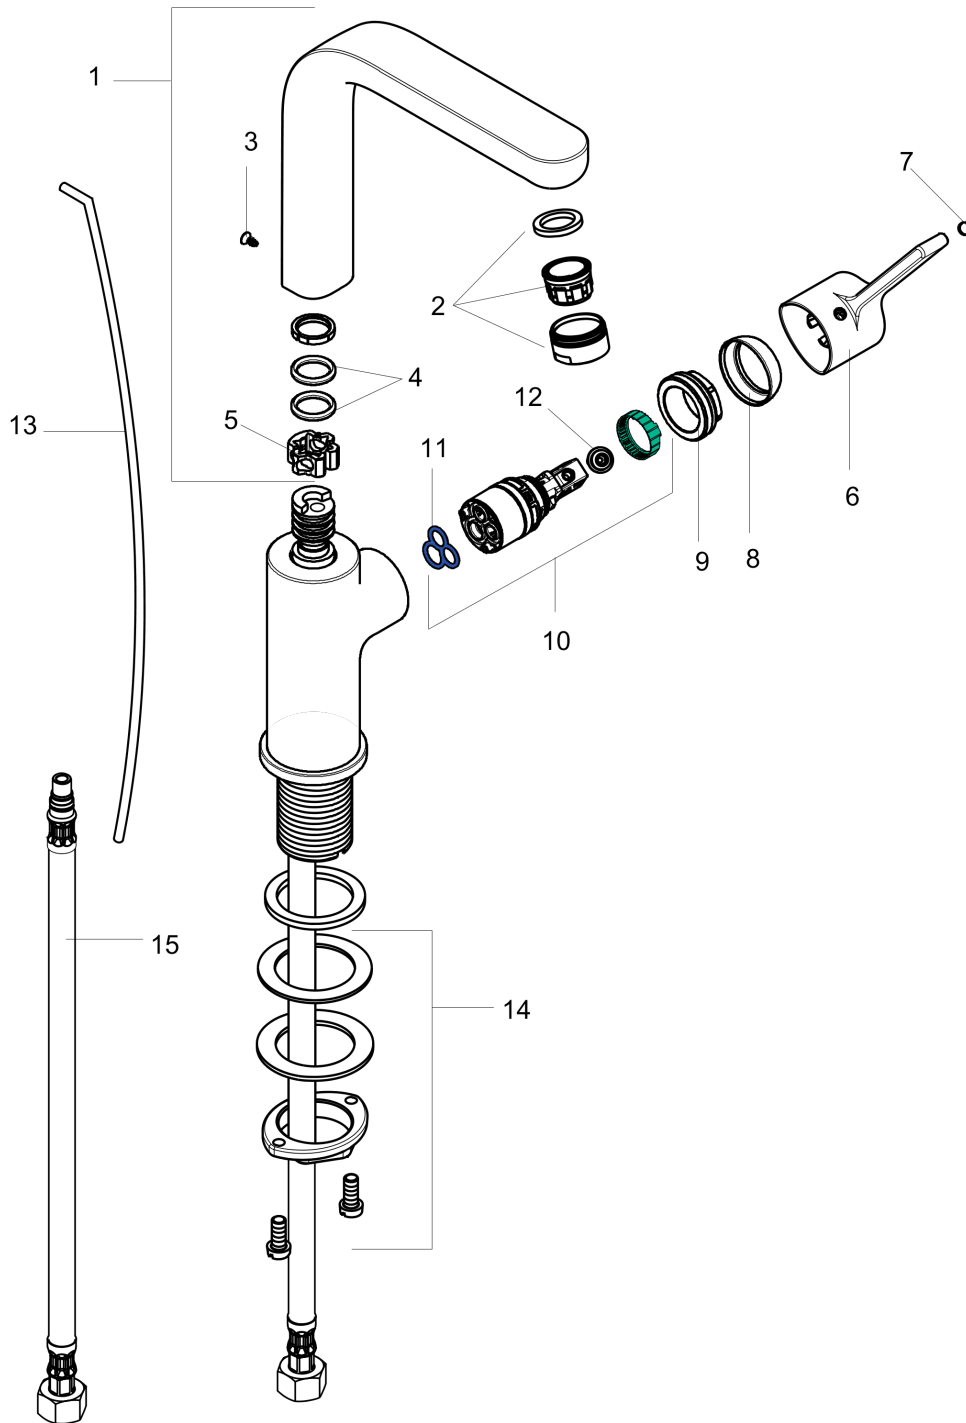

Metris S

Single-Hole Faucet 230 with Swivel Spout and Pop-Up Drain, 1.2 GPM

Finishes : **chrome** Part no. : **31161001**

Exploded drawing

Year of production: >07/16

Metris S

Single-Hole Faucet 230 with Swivel Spout and Pop-Up Drain, 1.2 GPM

Finishes : **chrome** Part no. : **31161001**

Spare parts list

Year of production: >07/16

Pos.	Description	Part no.	Price	PU
1	spout cpl.	95653000	-	1
2	aerator M24x1 (4,5 l/min)	92877000	-	1
3	screw	97662000	-	1
4	O-Ring 14x2,5	98189000	-	1
5	axialring	97558000	-	1
6	handle	95652000	-	1
7	screw cover	96338000	-	1
8	flange	95493000	-	1
9	nut	95178000	-	1
10	cartridge, assy	95973001	-	1
11	seal	98865000	-	1
12	locking screw for handle	95140000	-	1
13	pull rod	96657000	-	1
14	fixing set (Ø 32)	13961000	-	1
15	connection hose 18½" M8x0,75 3/8"	96321001	-	1
a	pop up waste	94159000	-	1