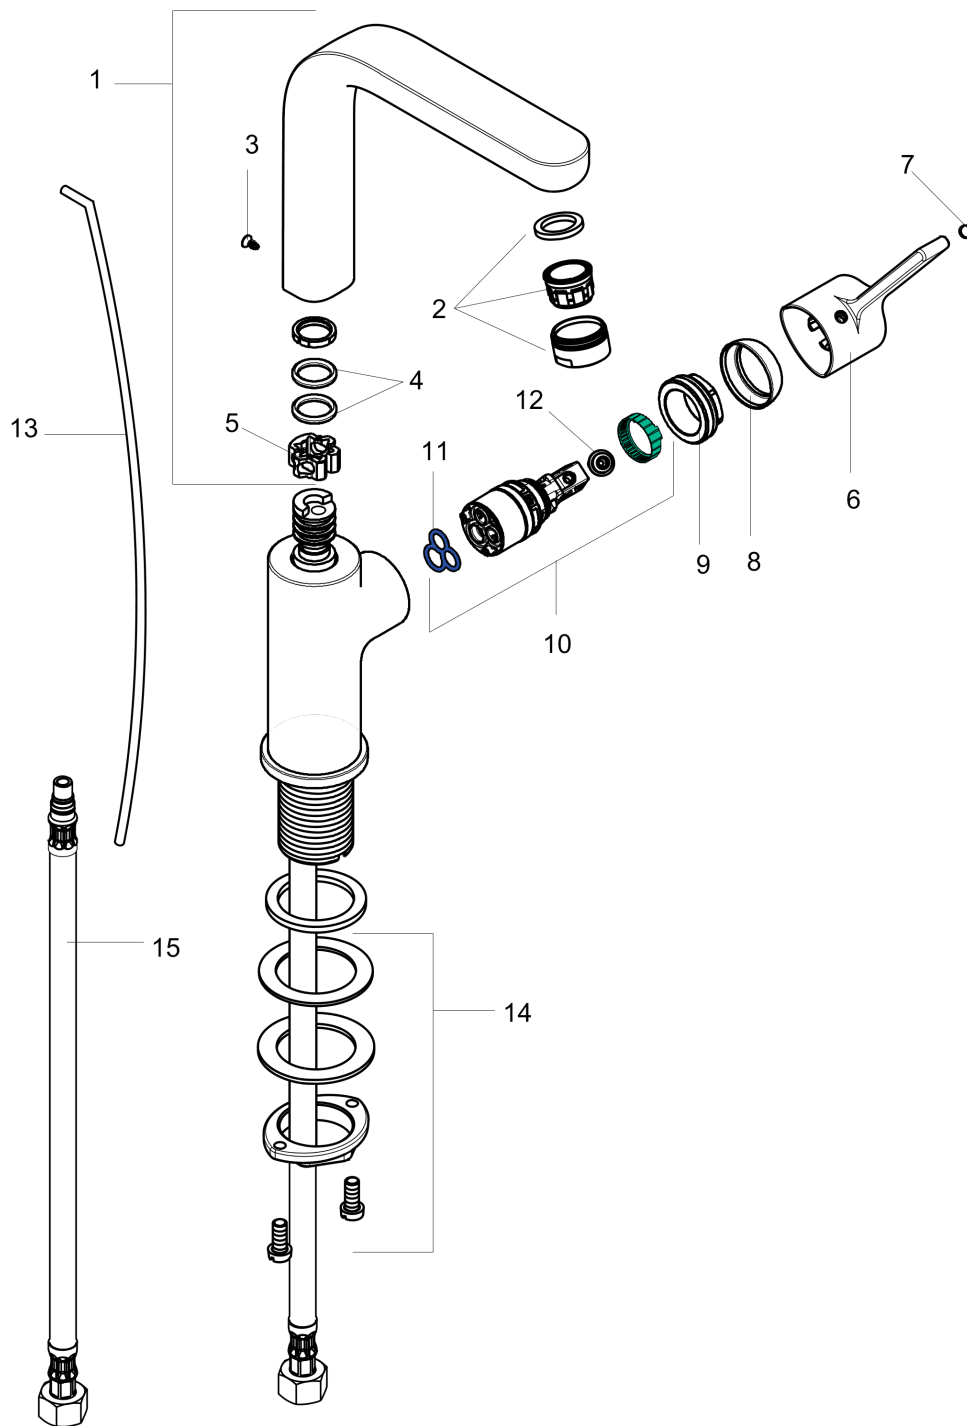

Metris S

Single-Hole Faucet 230 with Swivel Spout and Pop-Up Drain, 1.2 GPM

Finishes : **brushed nickel** Part no. : **31161821**

Exploded drawing

Year of production: >07/16

Metris S

Single-Hole Faucet 230 with Swivel Spout and Pop-Up Drain, 1.2 GPM

Finishes : **brushed nickel** Part no. : **31161821**

Spare parts list

Year of production: >07/16

Pos.	Description	Part no.	Price	PU
1	spout cpl.	95653820	-	1
2	aerator M24x1 (4,5 l/min)	92877820	-	1
3	screw	97662000	-	1
4	O-Ring 14x2,5	98189000	-	1
5	axialring	97558000	-	1
6	handle	95652820	-	1
7	screw cover	96338000	-	1
8	flange	95493820	-	1
9	nut	95178000	-	1
10	cartridge, assy	95973001	-	1
11	seal	98865000	-	1
12	locking screw for handle	95140000	-	1
13	pull rod	96657000	-	1
14	fixing set (Ø 32)	13961000	-	1
15	connection hose 18½" M8x0,75 3/8"	96321001	-	1